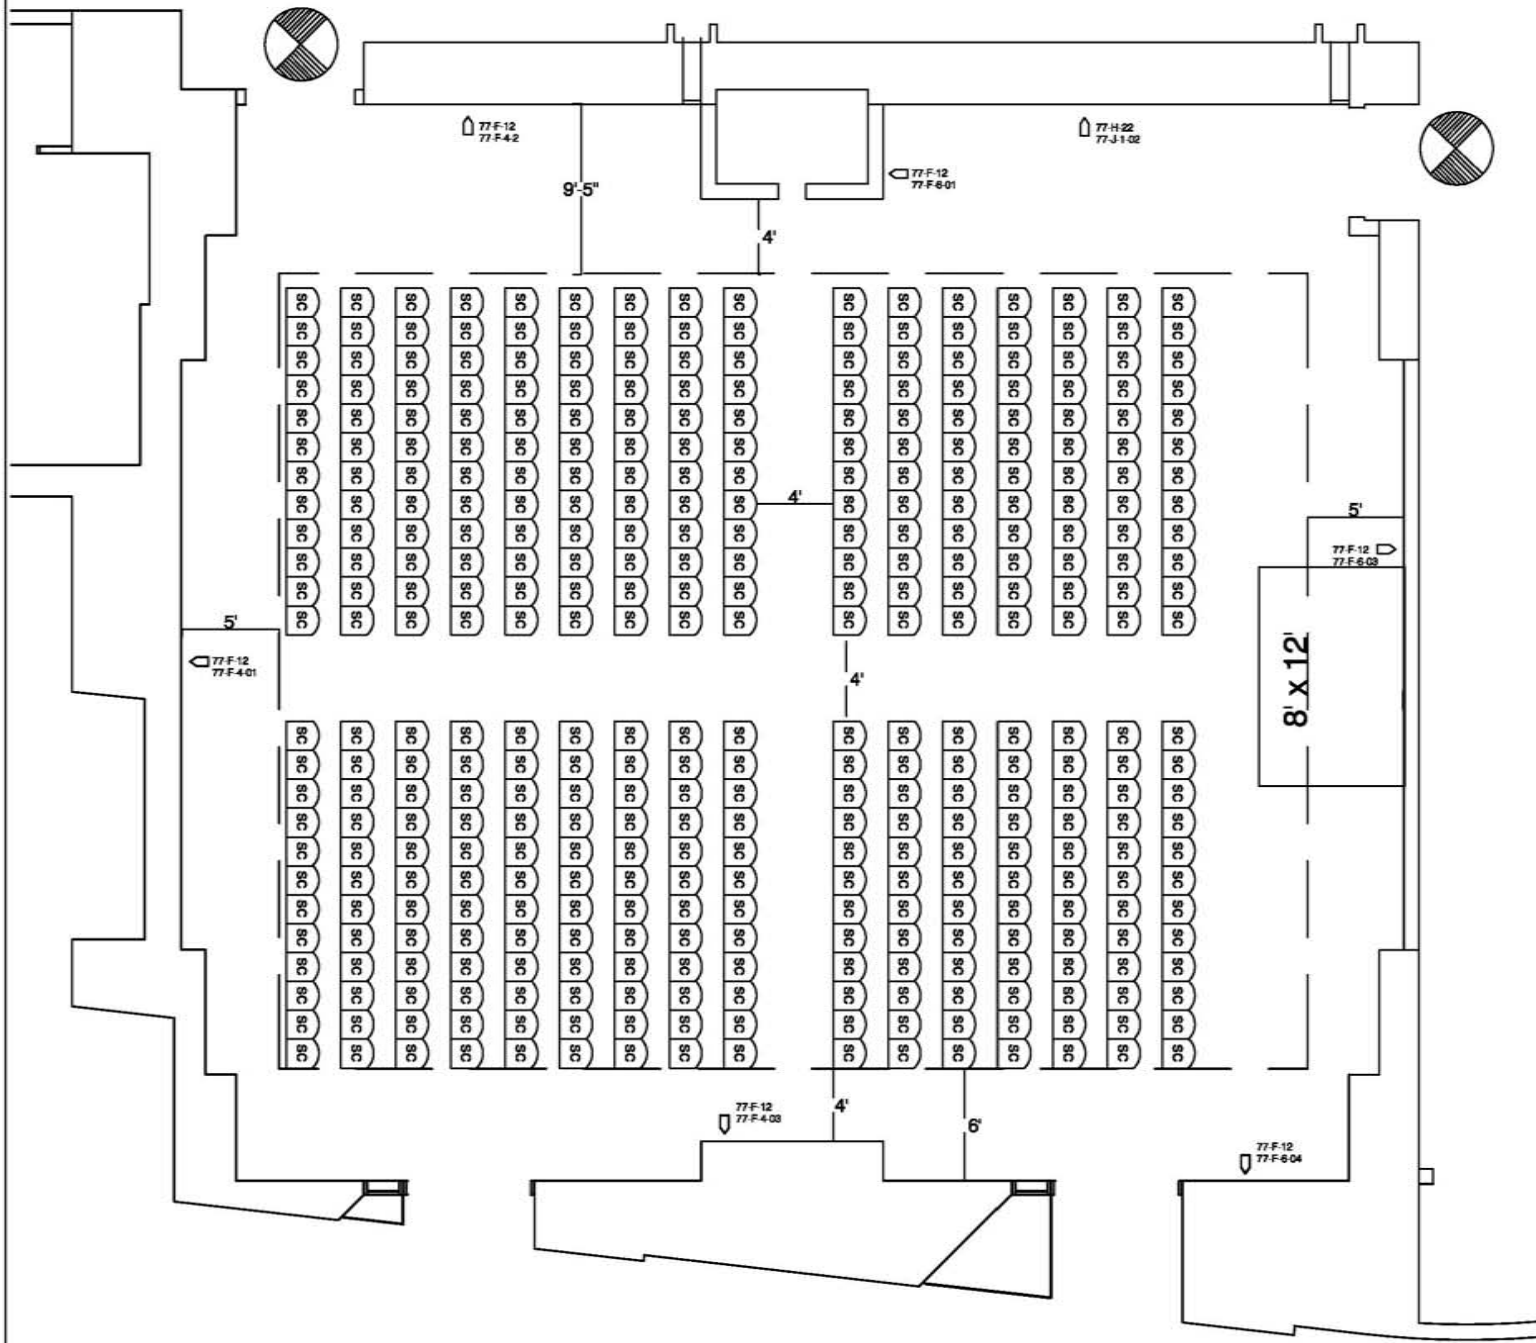

WASHINGTON CONVENTION CENTER

Meeting Room Layouts

Room 140

Drawing as of 6/24/06

WASHINGTON
CONVENTION CENTER

Meeting Room: 140 AB

LEGEND

	Stacking Chair	
	8' x 30" Table	
	8' x 18" Table	
	6' x 18" Table	
	6' x 30" Table	
	72" BANQUET ROUND TABLE	
	30" COCKTAIL ROUND TABLE	
	6'X8' MEETING ROOM RISER	
	8'X8' MEETING ROOM RISER	
	3'X3' DANCE FLOOR PANELS	
	CONGRESSIONAL LECTERN STANDARD	
	STATESMAN LECTERN (VIP)	
	CONGRESSIONAL LECTERN (ADA)	
	CONGRESSIONAL LECTERN (TABLE-TOP)	
	ADA LIFT	
	ADA RAMP	
	STEP UNIT (2)	
	STEP UNIT (3)	
	STEP UNIT (5)	
	TELEPHONE	
	FIRE EXIT	

Drawing as of 6/24/06

Standard Set Does Not Include A Stage Platform

WASHINGTON CONVENTION CENTER

Meeting Room: 140 AB

Banquet Capacity: 200

LEGEND

	Stacking Chair	
	8' x 30" Table	
	8' x 18" Table	
	6' x 18" Table	
	6' x 30" Table	
	72" BANQUET ROUND TABLE	
	30" COCKTAIL ROUND TABLE	
	6'X8' MEETING ROOM RISER	
	8'X8' MEETING ROOM RISER	
	3'X3' DANCE FLOOR PANELS	
	CONGRESSIONAL LECTERN STANDARD	
	STATESMAN LECTERN (VIP)	
	CONGRESSIONAL LECTERN (ADA)	
	CONGRESSIONAL LECTERN (TABLE-TOP)	
	ADA LIFT	
	ADA RAMP	
	STEP UNIT (2)	
	STEP UNIT (3)	
	STEP UNIT (5)	
	TELEPHONE	
	FIRE EXIT	

Standard Set Includes 8' x 12' Stage

WASHINGTON
CONVENTION CENTER

Meeting Room: 140 AB
Theater Capacity: 384

LEGEND

	Stacking Chair
	8' x 30" Table
	8' x 18" Table
	6' x 18" Table
	6' x 30" Table
	72" BANQUET ROUND TABLE
	30" COCKTAIL ROUND TABLE
	6'X8' MEETING ROOM RISER
	8'X8' MEETING ROOM RISER
	3'X3' DANCE FLOOR PANELS
	CONGRESSIONAL LECTERN STANDARD
	STATESMAN LECTERN (VIP)
	CONGRESSIONAL LECTERN (ADA)
	CONGRESSIONAL LECTERN (TABLE-TOP)
	ADA LIFT
	ADA RAMP
	STEP UNIT (2)
	STEP UNIT (3)
	STEP UNIT (5)
	TELEPHONE
	FIRE EXIT