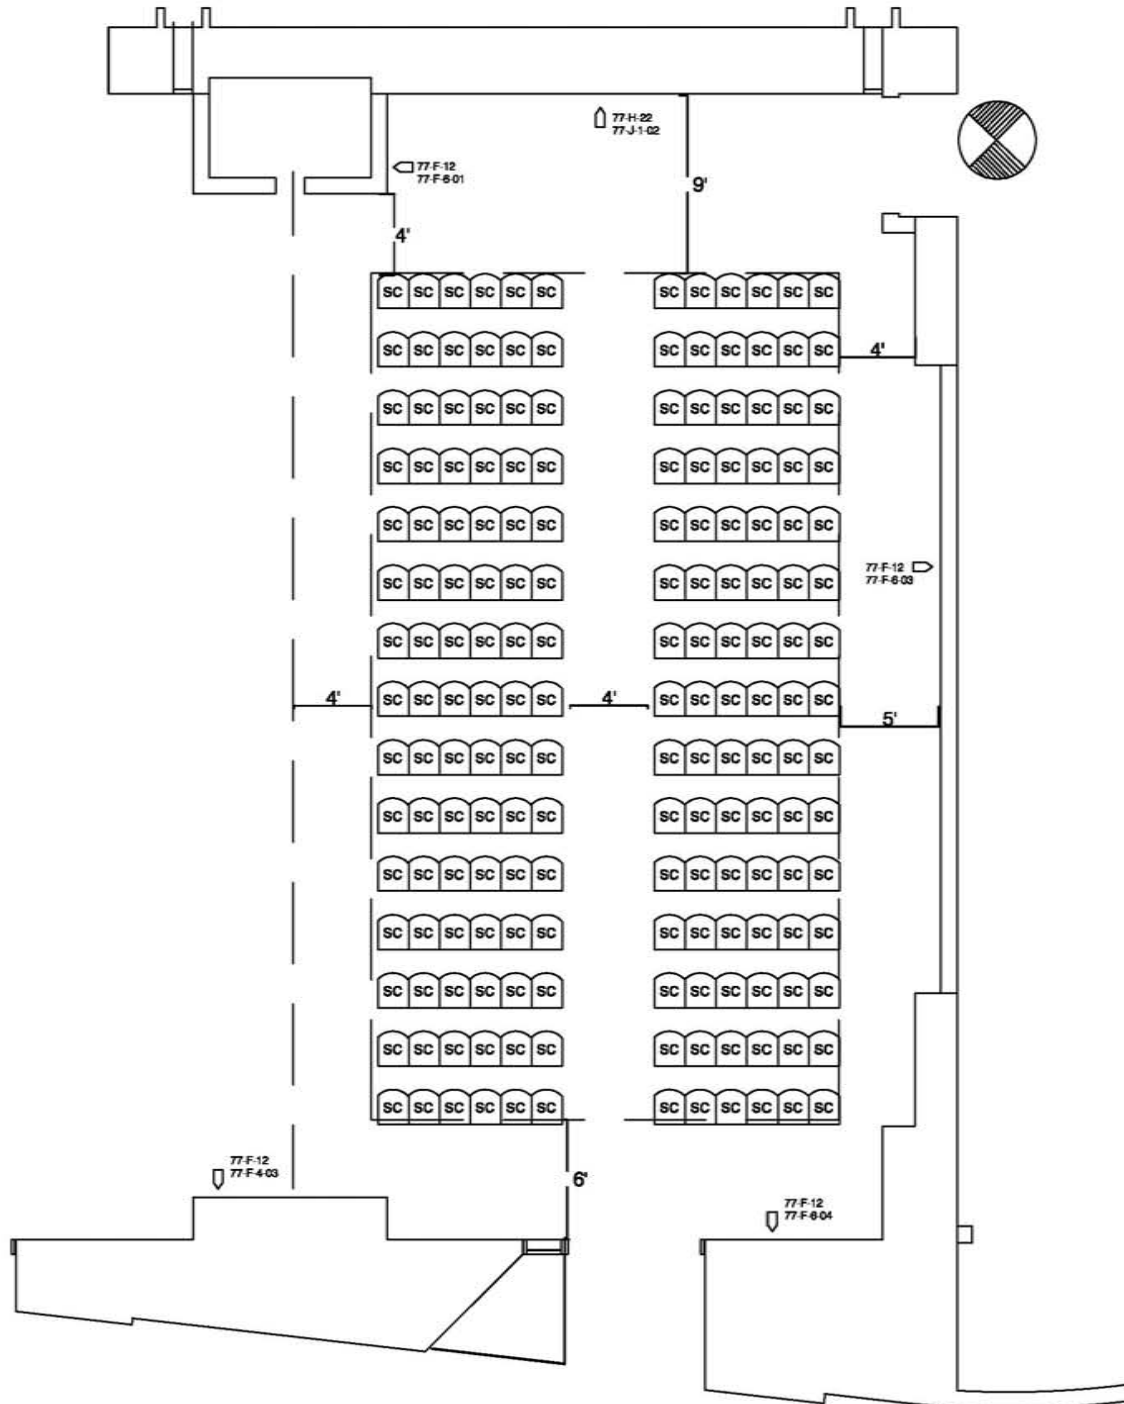

Drawing as of 6/24/06

Standard Set Does Not Include A Stage Platform

WASHINGTON
CONVENTION CENTER

Meeting Room: 140 A

Theater Capacity: 180

LEGEND

	Stacking Chair	
	8' x 30" Table	
	8' x 18" Table	
	6' x 18" Table	
	6' x 30" Table	
	72" BANQUET ROUND TABLE	
	30" COCKTAIL ROUND TABLE	
	6'X8' MEETING ROOM RISER	
	8'X8' MEETING ROOM RISER	
	3'X3' DANCE FLOOR PANELS	
	CONGRESSIONAL LECTERN STANDARD	
	STATESMAN LECTERN (VIP)	
	CONGRESSIONAL LECTERN (ADA)	
	CONGRESSIONAL LECTERN (TABLE-TOP)	
	ADA LIFT	
	ADA RAMP	
	STEP UNIT (2)	
	STEP UNIT (3)	
	STEP UNIT (5)	
	TELEPHONE	
	FIRE EXIT	

Drawing as of 10/25/05

Standard Set Does Not Include A Stage Platform

WASHINGTON
CONVENTION CENTER

Meeting Room: 140 A
Classroom Capacity: 54

LEGEND

	Stacking Chair	
	8' x 30" Table	
	8' x 18" Table	
	6' x 18" Table	
	6' x 30" Table	
	72" BANQUET ROUND TABLE	
	30" COCKTAIL ROUND TABLE	
	6'X8' MEETING ROOM RISER	
	8'X8' MEETING ROOM RISER	
	3'X3' DANCE FLOOR PANELS	
	CONGRESSIONAL LECTERN STANDARD	
	STATESMAN LECTERN (VIP)	
	CONGRESSIONAL LECTERN (ADA)	
	CONGRESSIONAL LECTERN (TABLE-TOP)	
	ADA LIFT	
	ADA RAMP	
	STEP UNIT (2)	
	STEP UNIT (3)	
	STEP UNIT (5)	
	TELEPHONE	
	FIRE EXIT	

Drawing as of 6/24/06

Standard Set Does Not Include A Stage Platform

WASHINGTON
CONVENTION CENTER

Meeting Room: 140 B

Theater Capacity: 180

LEGEND

	Stacking Chair	
	8' x 30" Table	
	8' x 18" Table	
	6' x 18" Table	
	6' x 30" Table	
	72" BANQUET ROUND TABLE	
	30" COCKTAIL ROUND TABLE	
	6'X8' MEETING ROOM RISER	
	8'X8' MEETING ROOM RISER	
	3'X3' DANCE FLOOR PANELS	
	CONGRESSIONAL LECTERN STANDARD	
	STATESMAN LECTERN (VIP)	
	CONGRESSIONAL LECTERN (ADA)	
	CONGRESSIONAL LECTERN (TABLE-TOP)	
	ADA LIFT	
	ADA RAMP	
	STEP UNIT (2)	
	STEP UNIT (3)	
	STEP UNIT (5)	
	TELEPHONE	
	FIRE EXIT	