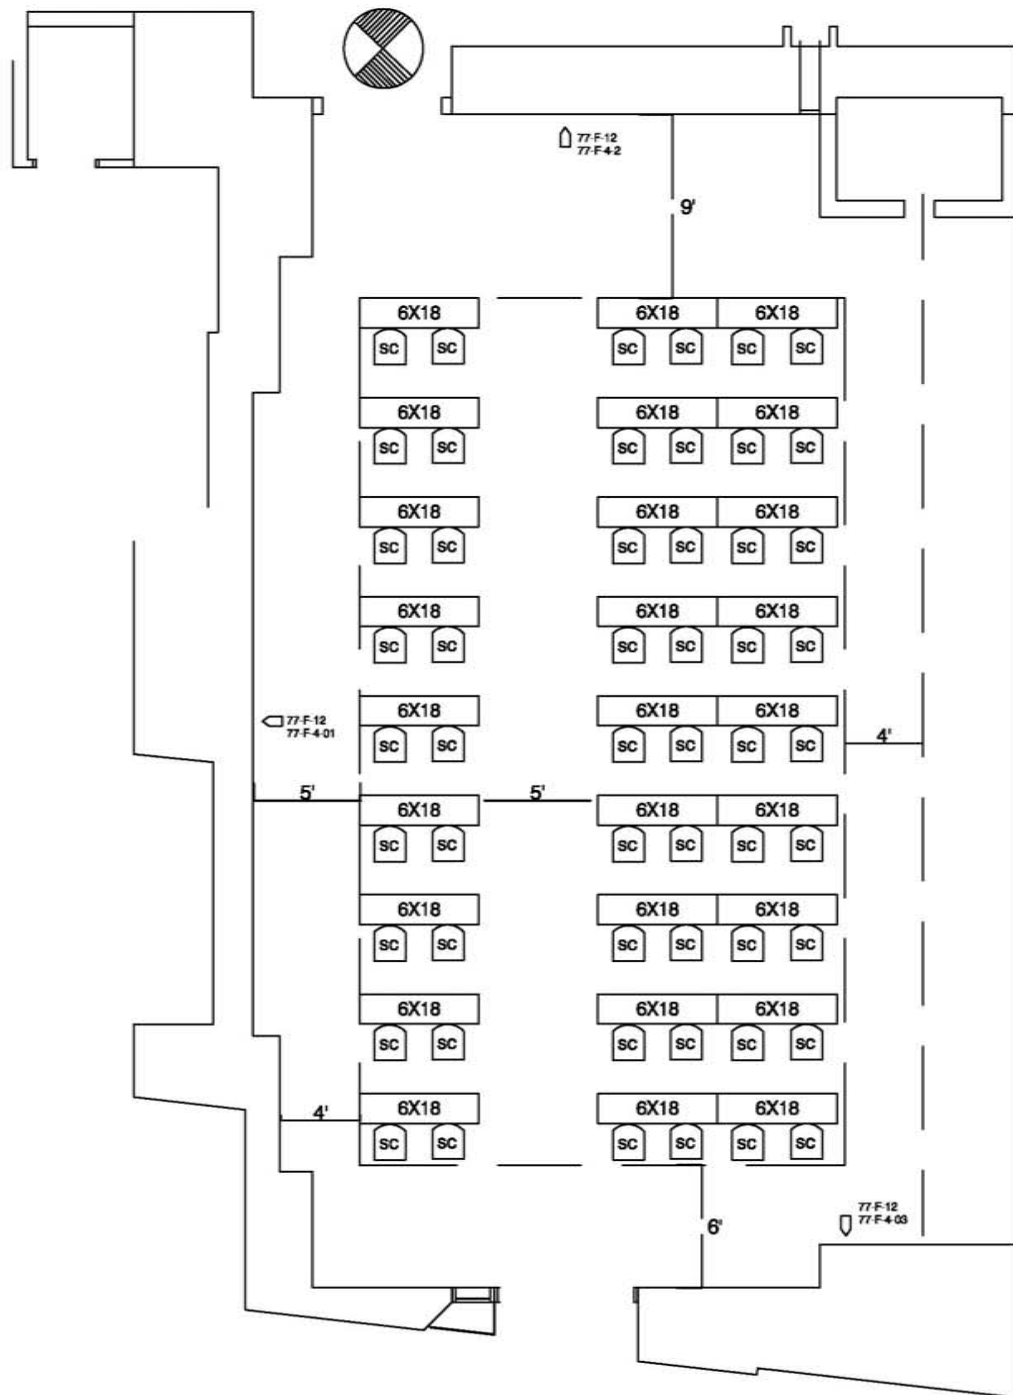

Standard Set Does Not Include A Stage Platform

WASHINGTON CONVENTION CENTER

Meeting Room: 140 A
Banquet Capacity: 80

LEGEND

	Stacking Chair	
	8' x 30" Table	
	8' x 18" Table	
	6' x 18" Table	
	6' x 30" Table	
	72" BANQUET ROUND TABLE	
	30" COCKTAIL ROUND TABLE	
	6'X8' MEETING ROOM RISER	
	8'X8' MEETING ROOM RISER	
	3'X3' DANCE FLOOR PANELS	
	CONGRESSIONAL LECTERN STANDARD	
	STATESMAN LECTERN (VIP)	
	CONGRESSIONAL LECTERN (ADA)	
	CONGRESSIONAL LECTERN (TABLE-TOP)	
	ADA LIFT	
	ADA RAMP	
	STEP UNIT (2)	
	STEP UNIT (3)	
	STEP UNIT (5)	
	TELEPHONE	
	FIRE EXIT	

Drawing as of 6/24/06

Standard Set Does Not Include A Stage Platform

WASHINGTON
CONVENTION CENTER

Meeting Room: 140 A

Theater Capacity: 180

LEGEND

	Stacking Chair	
	8' x 30" Table	
	8' x 18" Table	
	6' x 18" Table	
	6' x 30" Table	
	72" BANQUET ROUND TABLE	
	30" COCKTAIL ROUND TABLE	
	6'X8' MEETING ROOM RISER	
	8'X8' MEETING ROOM RISER	
	3'X3' DANCE FLOOR PANELS	
	CONGRESSIONAL LECTERN STANDARD	
	STATESMAN LECTERN (VIP)	
	CONGRESSIONAL LECTERN (ADA)	
	CONGRESSIONAL LECTERN (TABLE-TOP)	
	ADA LIFT	
	ADA RAMP	
	STEP UNIT (2)	
	STEP UNIT (3)	
	STEP UNIT (5)	
	TELEPHONE	
	FIRE EXIT	

Drawing as of 10/25/05

Standard Set Does Not Include A Stage Platform

WASHINGTON
CONVENTION CENTER

Meeting Room: 140 A
Classroom Capacity: 54

LEGEND

	Stacking Chair	
	8' x 30" Table	
	8' x 18" Table	
	6' x 18" Table	
	6' x 30" Table	
	72" BANQUET ROUND TABLE	
	30" COCKTAIL ROUND TABLE	
	6'X8' MEETING ROOM RISER	
	8'X8' MEETING ROOM RISER	
	3'X3' DANCE FLOOR PANELS	
	CONGRESSIONAL LECTERN STANDARD	
	STATESMAN LECTERN (VIP)	
	CONGRESSIONAL LECTERN (ADA)	
	CONGRESSIONAL LECTERN (TABLE-TOP)	
	ADA LIFT	
	ADA RAMP	
	STEP UNIT (2)	
	STEP UNIT (3)	
	STEP UNIT (5)	
	TELEPHONE	
	FIRE EXIT	