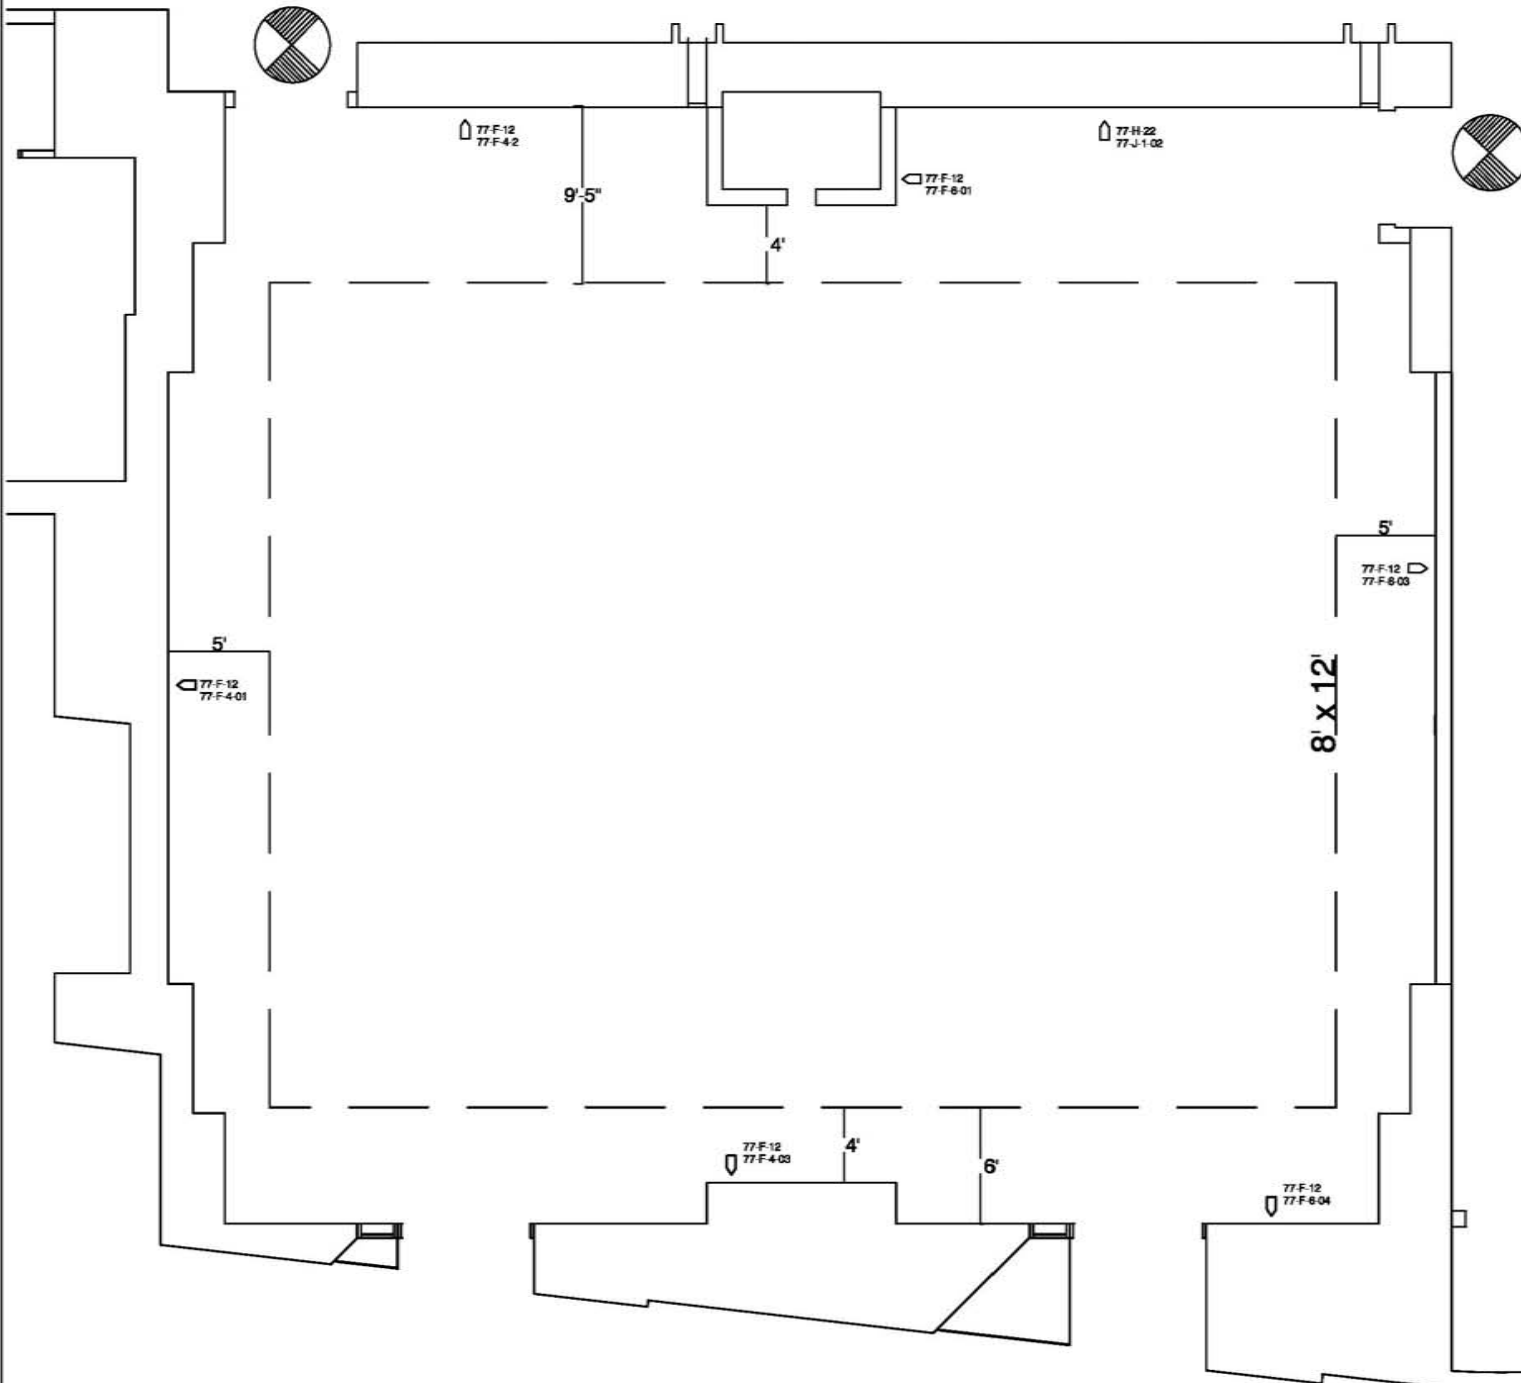

WASHINGTON CONVENTION CENTER

Meeting Room Layouts

Room 140

Drawing as of 6/24/06

WASHINGTON
CONVENTION CENTER

Meeting Room: 140 AB

LEGEND

	Stacking Chair	
	8' x 30" Table	
	8' x 18" Table	
	6' x 18" Table	
	6' x 30" Table	
	72" BANQUET ROUND TABLE	
	30" COCKTAIL ROUND TABLE	
	6'X8' MEETING ROOM RISER	
	8'X8' MEETING ROOM RISER	
	3'X3' DANCE FLOOR PANELS	
	CONGRESSIONAL LECTERN STANDARD	
	STATESMAN LECTERN (VIP)	
	CONGRESSIONAL LECTERN (ADA)	
	CONGRESSIONAL LECTERN (TABLE-TOP)	
	ADA LIFT	
	ADA RAMP	
	STEP UNIT (2)	
	STEP UNIT (3)	
	STEP UNIT (5)	
	TELEPHONE	
	FIRE EXIT	

Drawing as of 6/24/06

Standard Set Does Not Include A Stage Platform

WASHINGTON CONVENTION CENTER

Meeting Room: 140 AB

Banquet Capacity: 200

LEGEND

	Stacking Chair	
	8' x 30" Table	
	8' x 18" Table	
	6' x 18" Table	
	6' x 30" Table	
	72" BANQUET ROUND TABLE	
	30" COCKTAIL ROUND TABLE	
	6'X8' MEETING ROOM RISER	
	8'X8' MEETING ROOM RISER	
	3'X3' DANCE FLOOR PANELS	
	CONGRESSIONAL LECTERN STANDARD	
	STATESMAN LECTERN (VIP)	
	CONGRESSIONAL LECTERN (ADA)	
	CONGRESSIONAL LECTERN (TABLE-TOP)	
	ADA LIFT	
	ADA RAMP	
	STEP UNIT (2)	
	STEP UNIT (3)	
	STEP UNIT (5)	
	TELEPHONE	
	FIRE EXIT	

Standard Set Includes 8' x 12' Stage

WASHINGTON
CONVENTION CENTER

Meeting Room: 140 AB
Theater Capacity: 384

LEGEND

	Stacking Chair
	8' x 30" Table
	8' x 18" Table
	6' x 18" Table
	6' x 30" Table
	72" BANQUET ROUND TABLE
	30" COCKTAIL ROUND TABLE
	6'X8' MEETING ROOM RISER
	8'X8' MEETING ROOM RISER
	3'X3' DANCE FLOOR PANELS
	CONGRESSIONAL LECTERN STANDARD
	STATESMAN LECTERN (VIP)
	CONGRESSIONAL LECTERN (ADA)
	CONGRESSIONAL LECTERN (TABLE-TOP)
	ADA LIFT
	ADA RAMP
	STEP UNIT (2)
	STEP UNIT (3)
	STEP UNIT (5)
	TELEPHONE
	FIRE EXIT