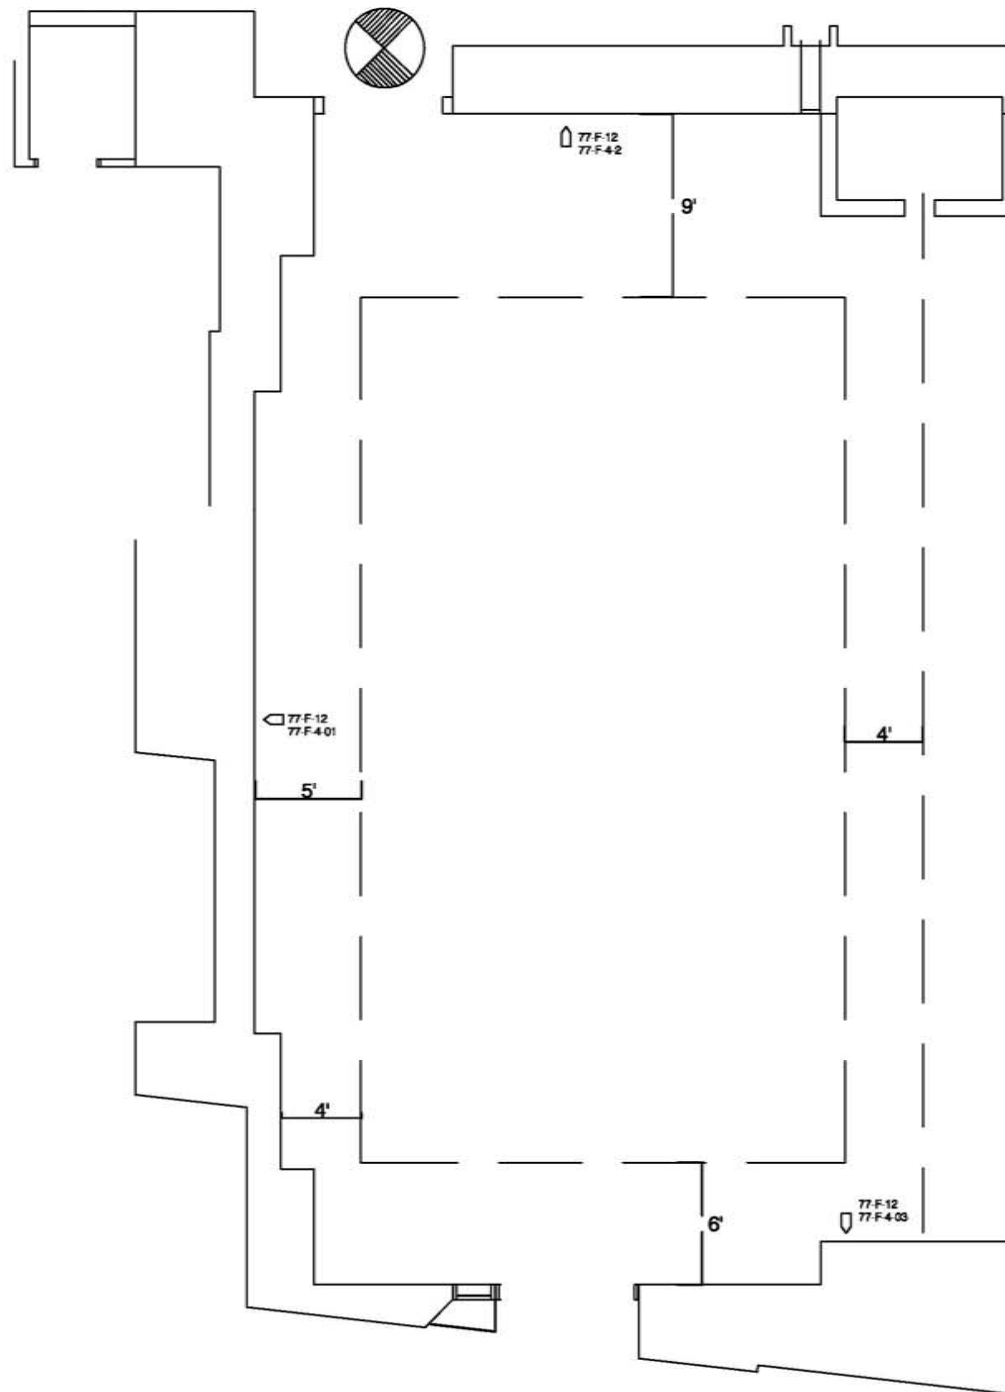

WASHINGTON CONVENTION CENTER

Meeting Room Layouts

Room 140

Drawing as of 6/24/06

WASHINGTON
CONVENTION CENTER

Meeting Room: 140 AB

LEGEND

	Stacking Chair	
	8' x 30" Table	
	8' x 18" Table	
	6' x 18" Table	
	6' x 30" Table	
	72" BANQUET ROUND TABLE	
	30" COCKTAIL ROUND TABLE	
	6'X8' MEETING ROOM RISER	
	8'X8' MEETING ROOM RISER	
	3'X3' DANCE FLOOR PANELS	
	CONGRESSIONAL LECTERN STANDARD	
	STATESMAN LECTERN (VIP)	
	CONGRESSIONAL LECTERN (ADA)	
	CONGRESSIONAL LECTERN (TABLE-TOP)	
	ADA LIFT	
	ADA RAMP	
	STEP UNIT (2)	
	STEP UNIT (3)	
	STEP UNIT (5)	
	TELEPHONE	
	FIRE EXIT	

Drawing as of 6//24/06

Standard Set Includes 8' x 12' Stage

WASHINGTON
CONVENTION CENTER

Meeting Room: 140 AB
Classroom Capacity: 150

LEGEND

	Stacking Chair	
	8' x 30" Table	
	8' x 18" Table	
	6' x 18" Table	
	6' x 30" Table	
	72" BANQUET ROUND TABLE	
	30" COCKTAIL ROUND TABLE	
	6'X8' MEETING ROOM RISER	
	8'X8' MEETING ROOM RISER	
	3'X3' DANCE FLOOR PANELS	
	CONGRESSIONAL LECTERN STANDARD	
	STATESMAN LECTERN (VIP)	
	CONGRESSIONAL LECTERN (ADA)	
	CONGRESSIONAL LECTERN (TABLE-TOP)	
	ADA LIFT	
	ADA RAMP	
	STEP UNIT (2)	
	STEP UNIT (3)	
	STEP UNIT (5)	
	TELEPHONE	
	FIRE EXIT	

Drawing as of 10/25/05

Standard Set Does Not Include A Stage Platform

WASHINGTON
CONVENTION CENTER

Meeting Room: 140 A

LEGEND

	Stacking Chair	
	8' x 30" Table	
	8' x 18" Table	
	6' x 18" Table	
	6' x 30" Table	
	72" BANQUET ROUND TABLE	
	30" COCKTAIL ROUND TABLE	
	6'X8' MEETING ROOM RISER	
	8'X8' MEETING ROOM RISER	
	3'X3' DANCE FLOOR PANELS	
	CONGRESSIONAL LECTERN STANDARD	
	STATESMAN LECTERN (VIP)	
	CONGRESSIONAL LECTERN (ADA)	
	CONGRESSIONAL LECTERN (TABLE-TOP)	
	ADA LIFT	
	ADA RAMP	
	STEP UNIT (2)	
	STEP UNIT (3)	
	STEP UNIT (5)	
	TELEPHONE	
	FIRE EXIT	