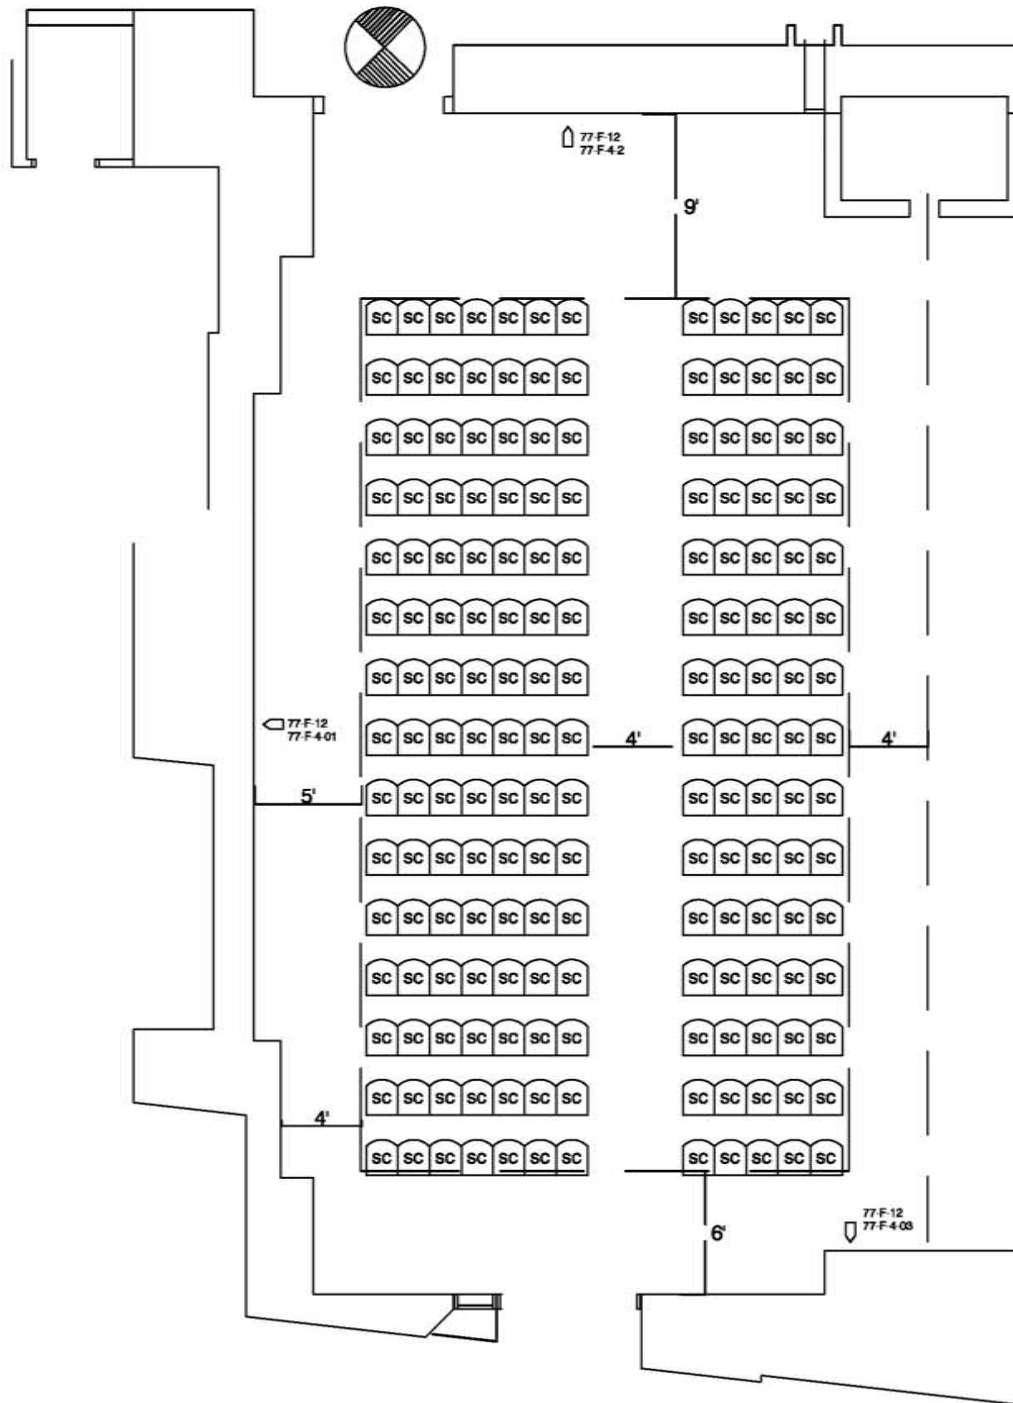

Drawing as of 10/25/05

Standard Set Does Not Include A Stage Platform

WASHINGTON
CONVENTION CENTER

Meeting Room: 140 A

LEGEND

	Stacking Chair	
	8' x 30" Table	
	8' x 18" Table	
	6' x 18" Table	
	6' x 30" Table	
	72" BANQUET ROUND TABLE	
	30" COCKTAIL ROUND TABLE	
	6'X8' MEETING ROOM RISER	
	8'X8' MEETING ROOM RISER	
	3'X3' DANCE FLOOR PANELS	
	CONGRESSIONAL LECTERN STANDARD	
	STATESMAN LECTERN (VIP)	
	CONGRESSIONAL LECTERN (ADA)	
	CONGRESSIONAL LECTERN (TABLE-TOP)	
	ADA LIFT	
	ADA RAMP	
	STEP UNIT (2)	
	STEP UNIT (3)	
	STEP UNIT (5)	
	TELEPHONE	
	FIRE EXIT	

Standard Set Does Not Include A Stage Platform

WASHINGTON CONVENTION CENTER

Meeting Room: 140 A
Banquet Capacity: 80

LEGEND

	Stacking Chair	
	8' x 30" Table	
	8' x 18" Table	
	6' x 18" Table	
	6' x 30" Table	
	72" BANQUET ROUND TABLE	
	30" COCKTAIL ROUND TABLE	
	6'X8' MEETING ROOM RISER	
	8'X8' MEETING ROOM RISER	
	3'X3' DANCE FLOOR PANELS	
	CONGRESSIONAL LECTERN STANDARD	
	STATESMAN LECTERN (VIP)	
	CONGRESSIONAL LECTERN (ADA)	
	CONGRESSIONAL LECTERN (TABLE-TOP)	
	ADA LIFT	
	ADA RAMP	
	STEP UNIT (2)	
	STEP UNIT (3)	
	STEP UNIT (5)	
	TELEPHONE	
	FIRE EXIT	

Drawing as of 6/24/06

Standard Set Does Not Include A Stage Platform

WASHINGTON
CONVENTION CENTER

Meeting Room: 140 A

Theater Capacity: 180

LEGEND

	Stacking Chair	
	8' x 30" Table	
	8' x 18" Table	
	6' x 18" Table	
	6' x 30" Table	
	72" BANQUET ROUND TABLE	
	30" COCKTAIL ROUND TABLE	
	6'X8' MEETING ROOM RISER	
	8'X8' MEETING ROOM RISER	
	3'X3' DANCE FLOOR PANELS	
	CONGRESSIONAL LECTERN STANDARD	
	STATESMAN LECTERN (VIP)	
	CONGRESSIONAL LECTERN (ADA)	
	CONGRESSIONAL LECTERN (TABLE-TOP)	
	ADA LIFT	
	ADA RAMP	
	STEP UNIT (2)	
	STEP UNIT (3)	
	STEP UNIT (5)	
	TELEPHONE	
	FIRE EXIT	