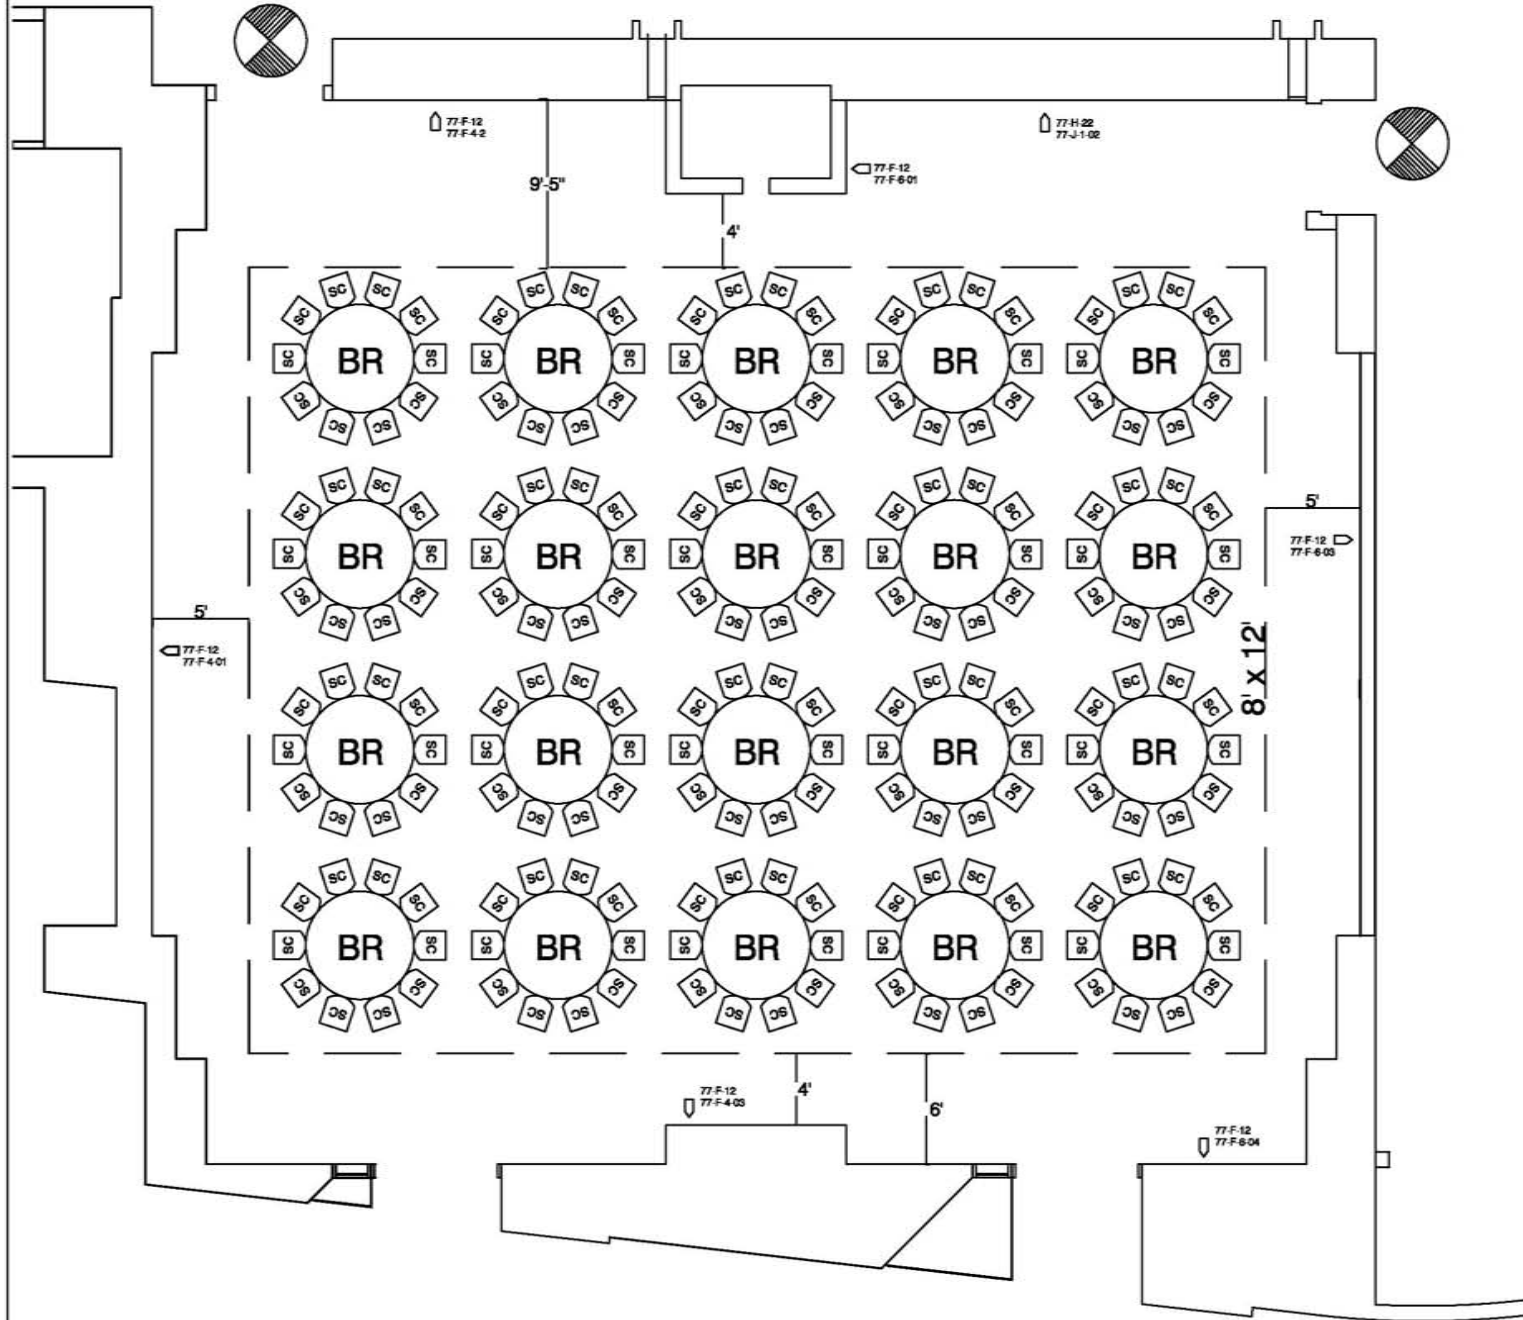

WASHINGTON CONVENTION CENTER

Meeting Room Layouts

Room 140

Drawing as of 6/24/06

WASHINGTON
CONVENTION CENTER

Meeting Room: 140 AB

LEGEND

	Stacking Chair	
	8' x 30" Table	
	8' x 18" Table	
	6' x 18" Table	
	6' x 30" Table	
	72" BANQUET ROUND TABLE	
	30" COCKTAIL ROUND TABLE	
	6'X8' MEETING ROOM RISER	
	8'X8' MEETING ROOM RISER	
	3'X3' DANCE FLOOR PANELS	
	CONGRESSIONAL LECTERN STANDARD	
	STATESMAN LECTERN (VIP)	
	CONGRESSIONAL LECTERN (ADA)	
	CONGRESSIONAL LECTERN (TABLE-TOP)	
	ADA LIFT	
	ADA RAMP	
	STEP UNIT (2)	
	STEP UNIT (3)	
	STEP UNIT (5)	
	TELEPHONE	
	FIRE EXIT	

Drawing as of 6/24/06

Standard Set Does Not Include A Stage Platform

WASHINGTON CONVENTION CENTER

Meeting Room: 140 AB

Banquet Capacity: 200

LEGEND

	Stacking Chair	
	8' x 30" Table	
	8' x 18" Table	
	6' x 18" Table	
	6' x 30" Table	
	72" BANQUET ROUND TABLE	
	30" COCKTAIL ROUND TABLE	
	6'X8' MEETING ROOM RISER	
	8'X8' MEETING ROOM RISER	
	3'X3' DANCE FLOOR PANELS	
	CONGRESSIONAL LECTERN STANDARD	
	STATESMAN LECTERN (VIP)	
	CONGRESSIONAL LECTERN (ADA)	
	CONGRESSIONAL LECTERN (TABLE-TOP)	
	ADA LIFT	
	ADA RAMP	
	STEP UNIT (2)	
	STEP UNIT (3)	
	STEP UNIT (5)	
	TELEPHONE	
	FIRE EXIT	

Standard Set Includes 8' x 12' Stage

WASHINGTON
CONVENTION CENTER

Meeting Room: 140 AB
Theater Capacity: 384

LEGEND

	Stacking Chair
	8' x 30" Table
	8' x 18" Table
	6' x 18" Table
	6' x 30" Table
	72" BANQUET ROUND TABLE
	30" COCKTAIL ROUND TABLE
	6'X8' MEETING ROOM RISER
	8'X8' MEETING ROOM RISER
	3'X3' DANCE FLOOR PANELS
	CONGRESSIONAL LECTERN STANDARD
	STATESMAN LECTERN (VIP)
	CONGRESSIONAL LECTERN (ADA)
	CONGRESSIONAL LECTERN (TABLE-TOP)
	ADA LIFT
	ADA RAMP
	STEP UNIT (2)
	STEP UNIT (3)
	STEP UNIT (5)
	TELEPHONE
	FIRE EXIT