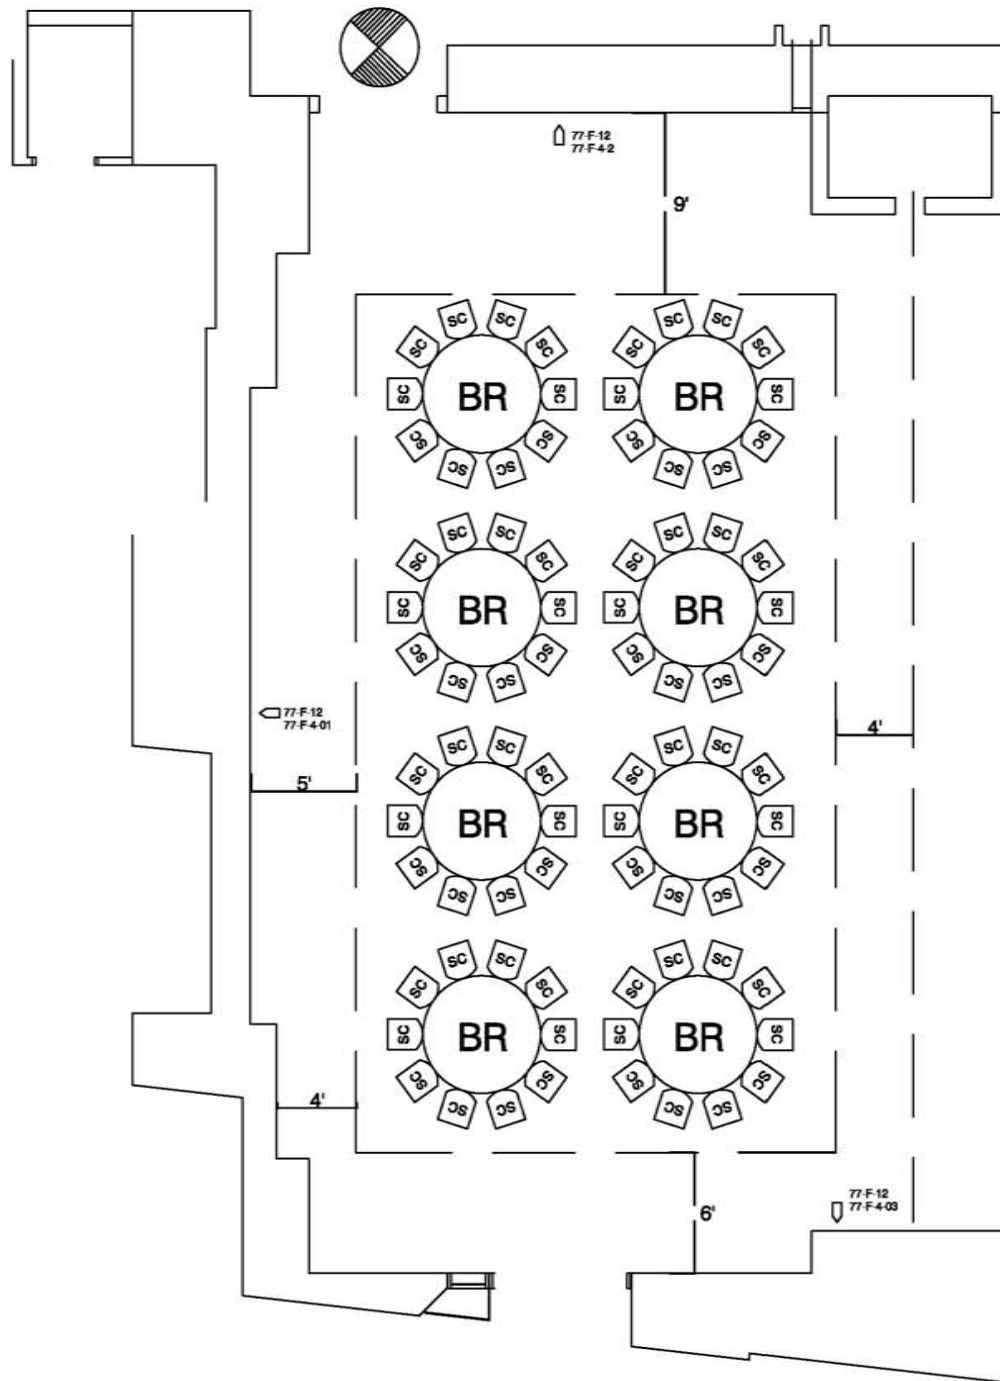

Standard Set Does Not Include A Stage Platform

WASHINGTON CONVENTION CENTER

Meeting Room: 140 A
Banquet Capacity: 80

LEGEND

	Stacking Chair	
	8' x 30" Table	
	8' x 18" Table	
	6' x 18" Table	
	6' x 30" Table	
	72" BANQUET ROUND TABLE	
	30" COCKTAIL ROUND TABLE	
	6'X8' MEETING ROOM RISER	
	8'X8' MEETING ROOM RISER	
	3'X3' DANCE FLOOR PANELS	
	CONGRESSIONAL LECTERN STANDARD	
	STATESMAN LECTERN (VIP)	
	CONGRESSIONAL LECTERN (ADA)	
	CONGRESSIONAL LECTERN (TABLE-TOP)	
	ADA LIFT	
	ADA RAMP	
	STEP UNIT (2)	
	STEP UNIT (3)	
	STEP UNIT (5)	
	TELEPHONE	
	FIRE EXIT