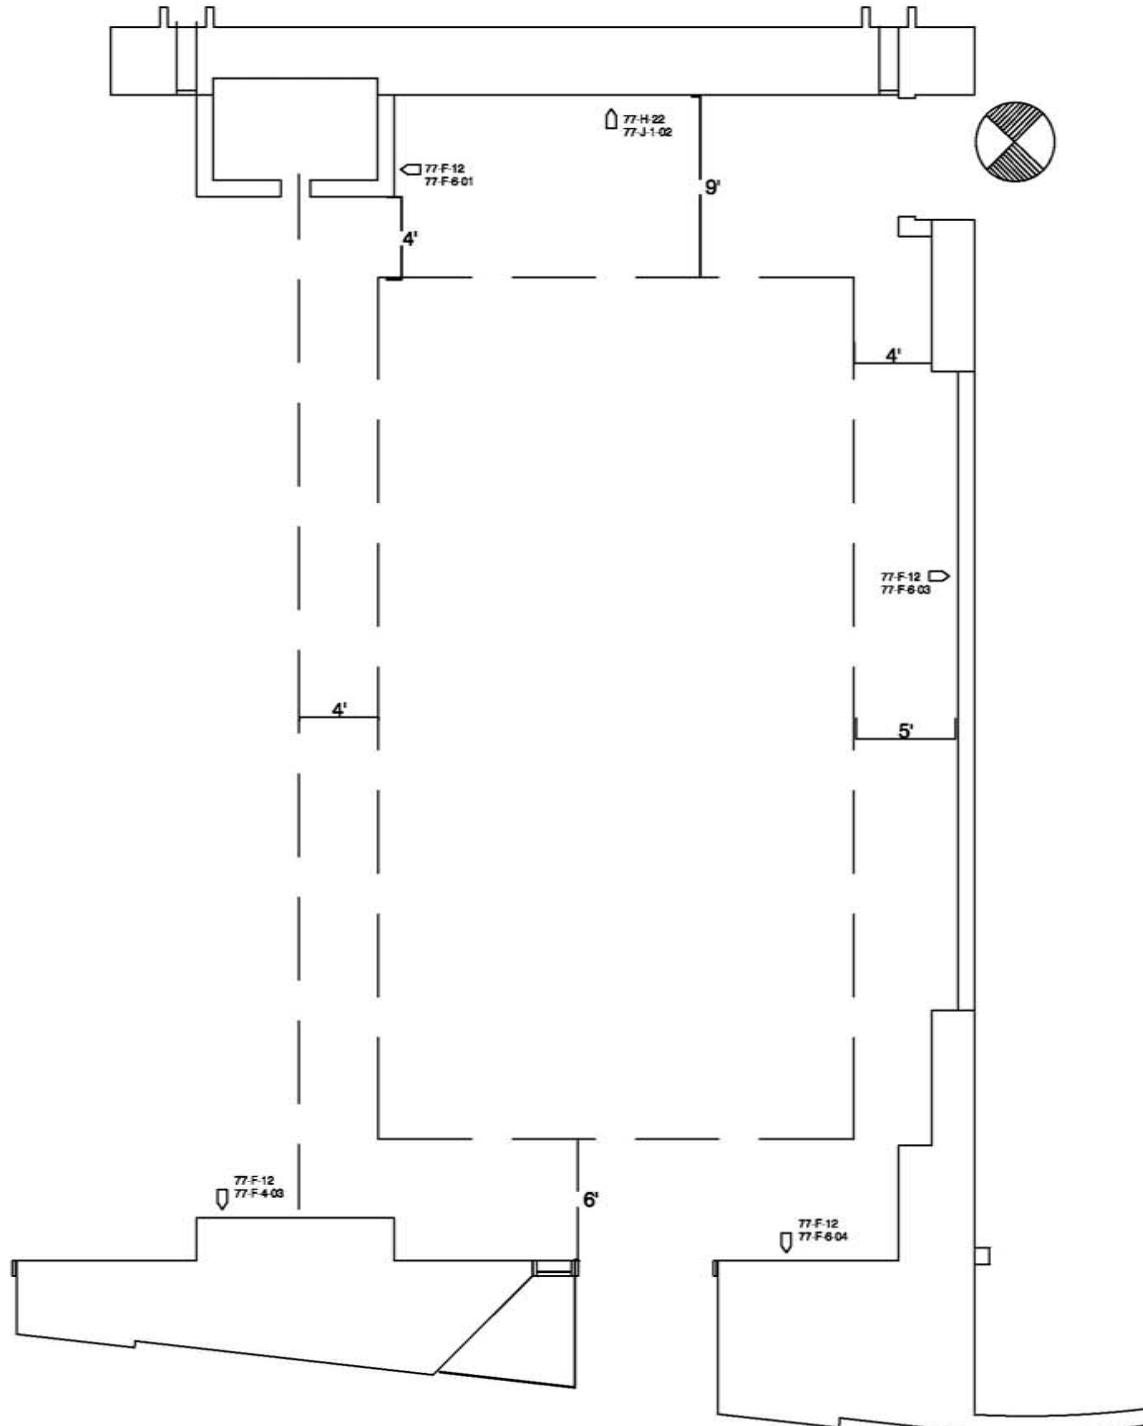

Drawing as of 10/25/05

Standard Set Does Not Include A Stage Platform

WASHINGTON
CONVENTION CENTER

Meeting Room: 140 A
Classroom Capacity: 54

LEGEND

	Stacking Chair	
	8' x 30" Table	
	8' x 18" Table	
	6' x 18" Table	
	6' x 30" Table	
	72" BANQUET ROUND TABLE	
	30" COCKTAIL ROUND TABLE	
	6'X8' MEETING ROOM RISER	
	8'X8' MEETING ROOM RISER	
	3'X3' DANCE FLOOR PANELS	
	CONGRESSIONAL LECTERN STANDARD	
	STATESMAN LECTERN (VIP)	
	CONGRESSIONAL LECTERN (ADA)	
	CONGRESSIONAL LECTERN (TABLE-TOP)	
	ADA LIFT	
	ADA RAMP	
	STEP UNIT (2)	
	STEP UNIT (3)	
	STEP UNIT (5)	
	TELEPHONE	
	FIRE EXIT	

Drawing as of 6/24/06

Standard Set Does Not Include A Stage Platform

WASHINGTON
CONVENTION CENTER

Meeting Room: 140 B

Theater Capacity: 180

LEGEND

	Stacking Chair	
	8' x 30" Table	
	8' x 18" Table	
	6' x 18" Table	
	6' x 30" Table	
	72" BANQUET ROUND TABLE	
	30" COCKTAIL ROUND TABLE	
	6'X8' MEETING ROOM RISER	
	8'X8' MEETING ROOM RISER	
	3'X3' DANCE FLOOR PANELS	
	CONGRESSIONAL LECTERN STANDARD	
	STATESMAN LECTERN (VIP)	
	CONGRESSIONAL LECTERN (ADA)	
	CONGRESSIONAL LECTERN (TABLE-TOP)	
	ADA LIFT	
	ADA RAMP	
	STEP UNIT (2)	
	STEP UNIT (3)	
	STEP UNIT (5)	
	TELEPHONE	
	FIRE EXIT	

Drawing as of 6/24/06

Standard Set Does Not Include A Stage Platform

WASHINGTON
CONVENTION CENTER

Meeting Room: 140 B

LEGEND

	Stacking Chair	
	8' x 30" Table	
	8' x 18" Table	
	6' x 18" Table	
	6' x 30" Table	
	72" BANQUET ROUND TABLE	
	30" COCKTAIL ROUND TABLE	
	6'X8' MEETING ROOM RISER	
	8'X8' MEETING ROOM RISER	
	3'X3' DANCE FLOOR PANELS	
	CONGRESSIONAL LECTERN STANDARD	
	STATESMAN LECTERN (VIP)	
	CONGRESSIONAL LECTERN (ADA)	
	CONGRESSIONAL LECTERN (TABLE-TOP)	
	ADA LIFT	
	ADA RAMP	
	STEP UNIT (2)	
	STEP UNIT (3)	
	STEP UNIT (5)	
	TELEPHONE	
	FIRE EXIT	