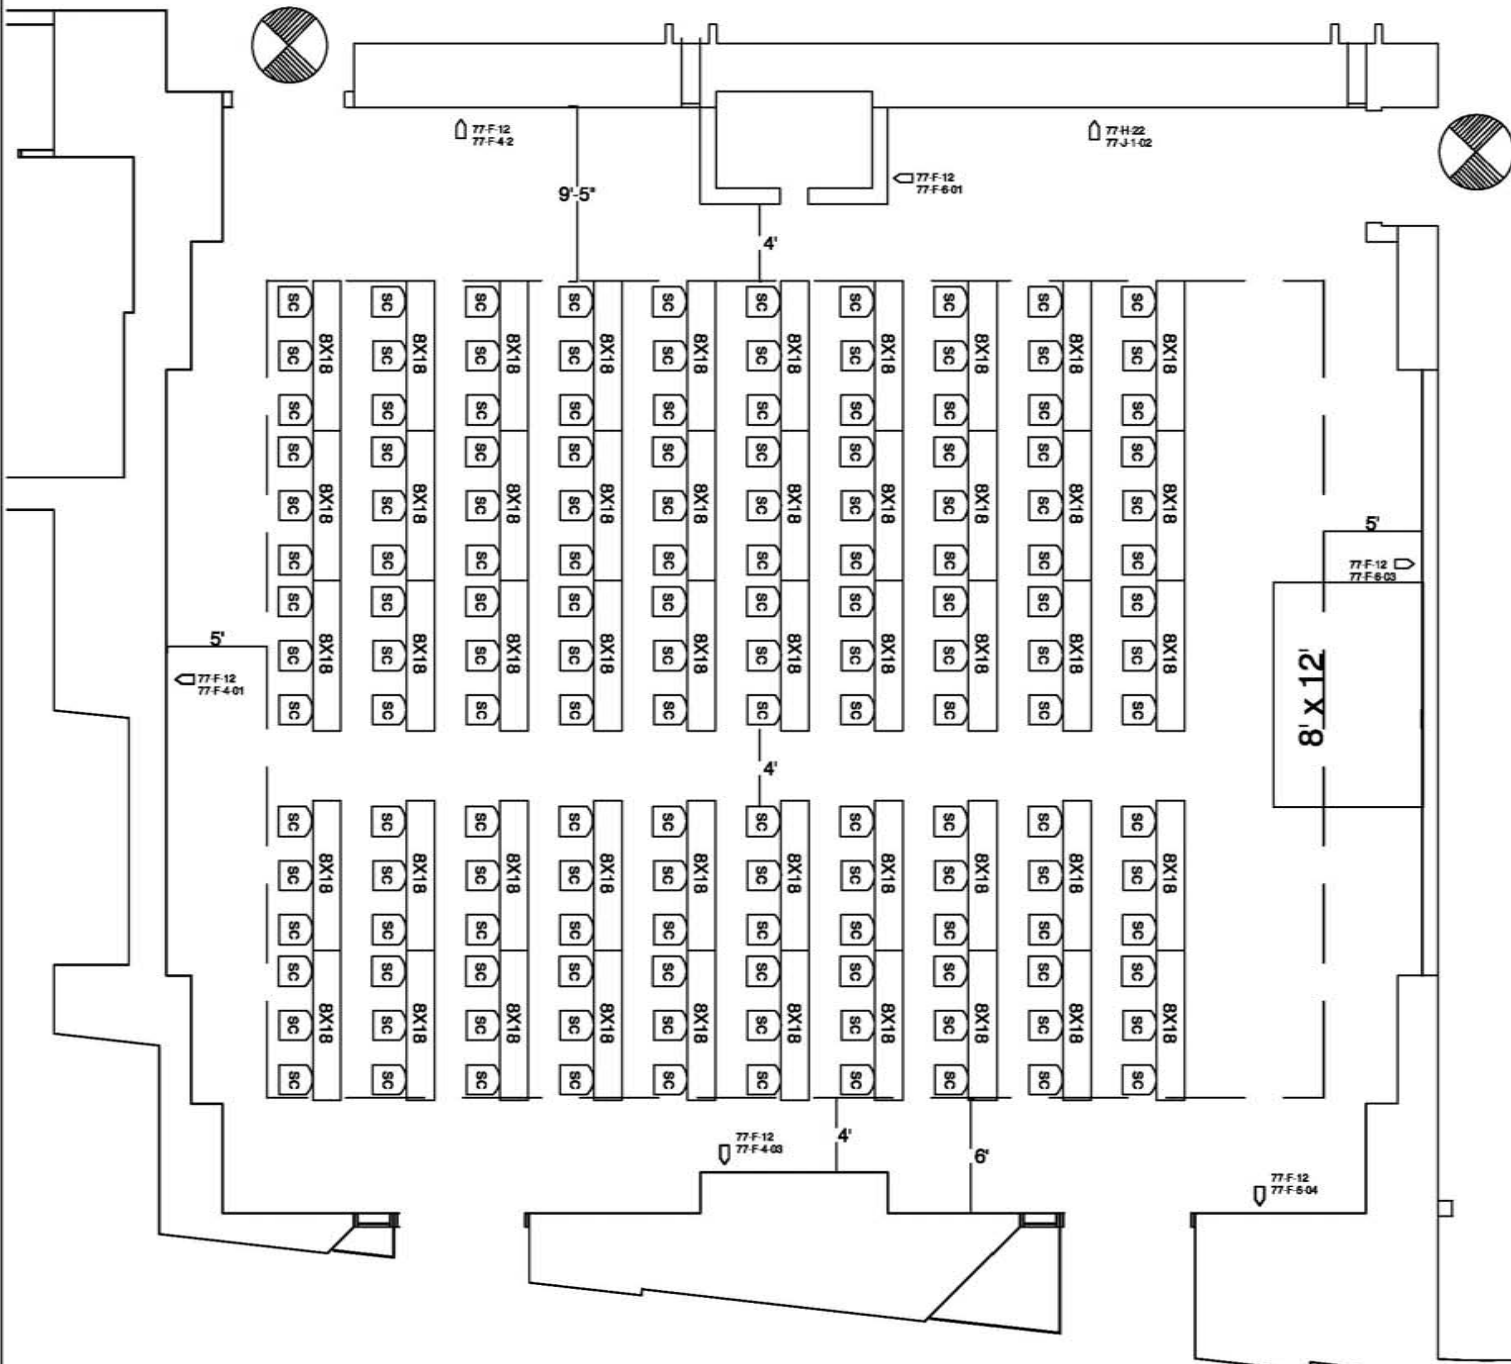

Standard Set Includes 8' x 12' Stage

WASHINGTON
CONVENTION CENTER

Meeting Room: 140 AB
Theater Capacity: 384

LEGEND

	Stacking Chair
	8' x 30" Table
	8' x 18" Table
	6' x 18" Table
	6' x 30" Table
	72" BANQUET ROUND TABLE
	30" COCKTAIL ROUND TABLE
	6'X8' MEETING ROOM RISER
	8'X8' MEETING ROOM RISER
	3'X3' DANCE FLOOR PANELS
	CONGRESSIONAL LECTERN STANDARD
	STATESMAN LECTERN (VIP)
	CONGRESSIONAL LECTERN (ADA)
	CONGRESSIONAL LECTERN (TABLE-TOP)
	ADA LIFT
	ADA RAMP
	STEP UNIT (2)
	STEP UNIT (3)
	STEP UNIT (5)
	TELEPHONE
	FIRE EXIT

Drawing as of 6//24/06

Standard Set Includes 8' x 12' Stage

WASHINGTON
CONVENTION CENTER

Meeting Room: 140 AB
Classroom Capacity: 150

LEGEND

	Stacking Chair	
	8' x 30" Table	
	8' x 18" Table	
	6' x 18" Table	
	6' x 30" Table	
	72" BANQUET ROUND TABLE	
	30" COCKTAIL ROUND TABLE	
	6'X8' MEETING ROOM RISER	
	8'X8' MEETING ROOM RISER	
	3'X3' DANCE FLOOR PANELS	
	CONGRESSIONAL LECTERN STANDARD	
	STATESMAN LECTERN (VIP)	
	CONGRESSIONAL LECTERN (ADA)	
	CONGRESSIONAL LECTERN (TABLE-TOP)	
	ADA LIFT	
	ADA RAMP	
	STEP UNIT (2)	
	STEP UNIT (3)	
	STEP UNIT (5)	
	TELEPHONE	
	FIRE EXIT	

Drawing as of 10/25/05

Standard Set Does Not Include A Stage Platform

WASHINGTON
CONVENTION CENTER

Meeting Room: 140 A

LEGEND

	Stacking Chair	
	8' x 30" Table	
	8' x 18" Table	
	6' x 18" Table	
	6' x 30" Table	
	72" BANQUET ROUND TABLE	
	30" COCKTAIL ROUND TABLE	
	6'X8' MEETING ROOM RISER	
	8'X8' MEETING ROOM RISER	
	3'X3' DANCE FLOOR PANELS	
	CONGRESSIONAL LECTERN STANDARD	
	STATESMAN LECTERN (VIP)	
	CONGRESSIONAL LECTERN (ADA)	
	CONGRESSIONAL LECTERN (TABLE-TOP)	
	ADA LIFT	
	ADA RAMP	
	STEP UNIT (2)	
	STEP UNIT (3)	
	STEP UNIT (5)	
	TELEPHONE	
	FIRE EXIT	