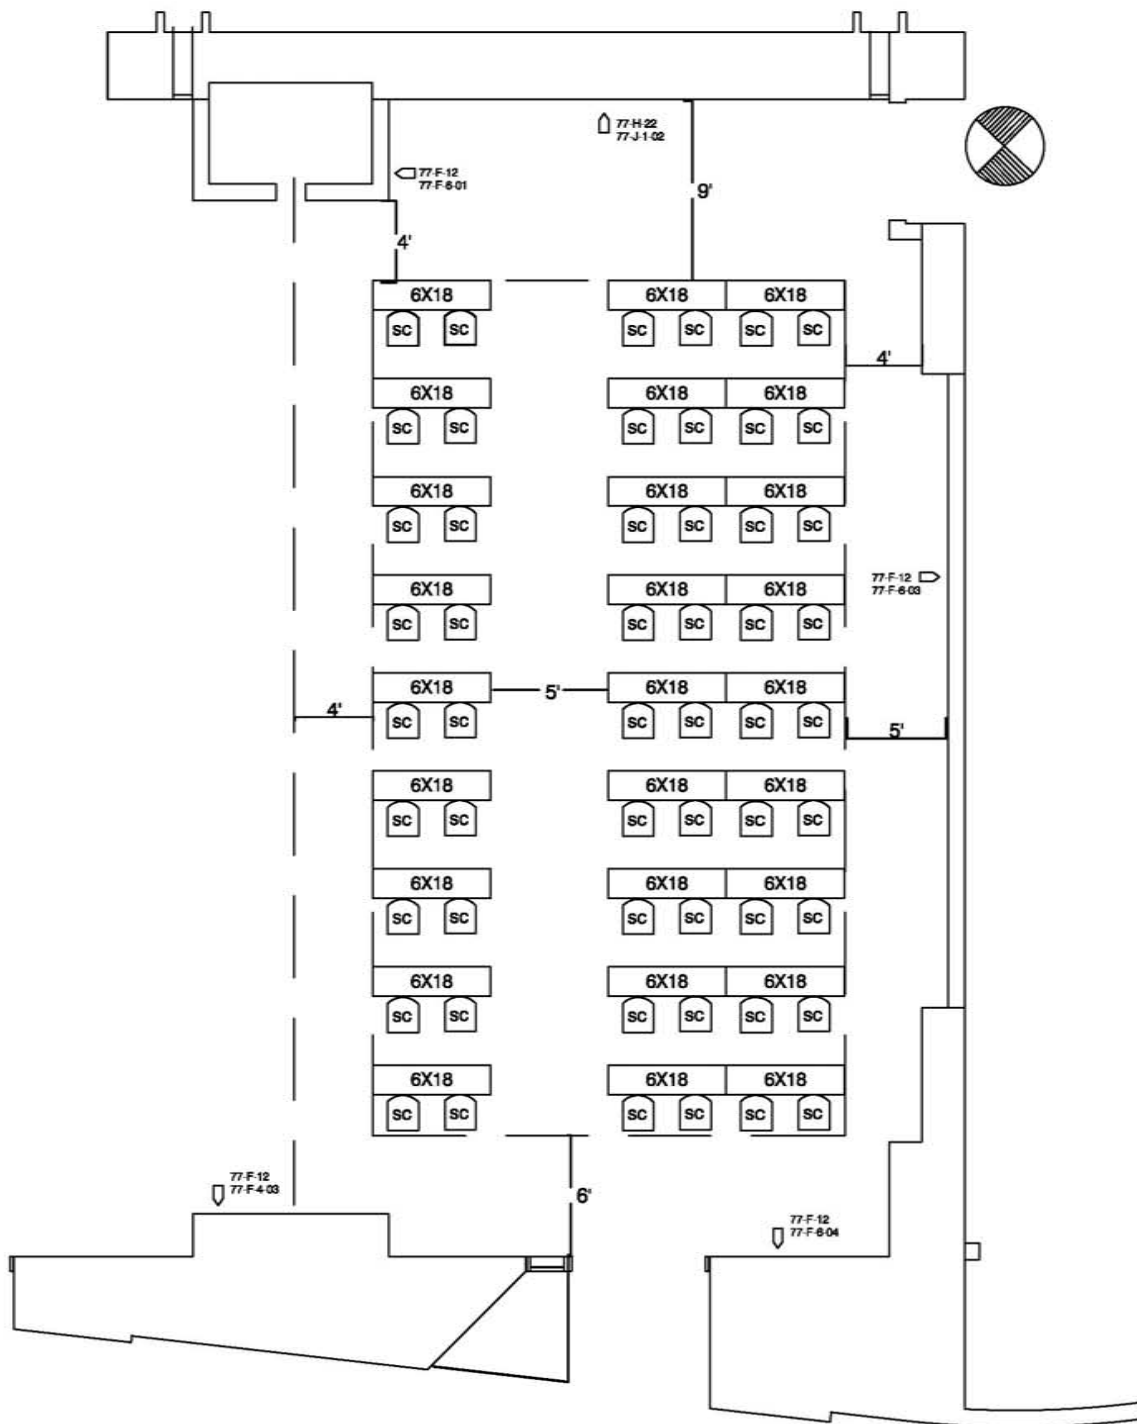

Drawing as of 6/24/06

Standard Set Does Not Include A Stage Platform

WASHINGTON
CONVENTION CENTER

Meeting Room: 140 B

Theater Capacity: 180

LEGEND

	Stacking Chair	
	8' x 30" Table	
	8' x 18" Table	
	6' x 18" Table	
	6' x 30" Table	
	72" BANQUET ROUND TABLE	
	30" COCKTAIL ROUND TABLE	
	6'X8' MEETING ROOM RISER	
	8'X8' MEETING ROOM RISER	
	3'X3' DANCE FLOOR PANELS	
	CONGRESSIONAL LECTERN STANDARD	
	STATESMAN LECTERN (VIP)	
	CONGRESSIONAL LECTERN (ADA)	
	CONGRESSIONAL LECTERN (TABLE-TOP)	
	ADA LIFT	
	ADA RAMP	
	STEP UNIT (2)	
	STEP UNIT (3)	
	STEP UNIT (5)	
	TELEPHONE	
	FIRE EXIT	

Drawing as of 6/24/06

Standard Set Does Not Include A Stage Platform

WASHINGTON
CONVENTION CENTER

Meeting Room: 140 B

LEGEND

	Stacking Chair	
	8' x 30" Table	
	8' x 18" Table	
	6' x 18" Table	
	6' x 30" Table	
	72" BANQUET ROUND TABLE	
	30" COCKTAIL ROUND TABLE	
	6'X8' MEETING ROOM RISER	
	8'X8' MEETING ROOM RISER	
	3'X3' DANCE FLOOR PANELS	
	CONGRESSIONAL LECTERN STANDARD	
	STATESMAN LECTERN (VIP)	
	CONGRESSIONAL LECTERN (ADA)	
	CONGRESSIONAL LECTERN (TABLE-TOP)	
	ADA LIFT	
	ADA RAMP	
	STEP UNIT (2)	
	STEP UNIT (3)	
	STEP UNIT (5)	
	TELEPHONE	
	FIRE EXIT	

Drawing as of 6/24/06

Standard Set Does Not Include A Stage Platform

WASHINGTON
CONVENTION CENTER

Meeting Room: 140 B
Classroom Capacity: 54

LEGEND

	Stacking Chair	
	8' x 30" Table	
	8' x 18" Table	
	6' x 18" Table	
	6' x 30" Table	
	72" BANQUET ROUND TABLE	
	30" COCKTAIL ROUND TABLE	
	6'X8' MEETING ROOM RISER	
	8'X8' MEETING ROOM RISER	
	3'X3' DANCE FLOOR PANELS	
	CONGRESSIONAL LECTERN STANDARD	
	STATESMAN LECTERN (VIP)	
	CONGRESSIONAL LECTERN (ADA)	
	CONGRESSIONAL LECTERN (TABLE-TOP)	
	ADA LIFT	
	ADA RAMP	
	STEP UNIT (2)	
	STEP UNIT (3)	
	STEP UNIT (5)	
	TELEPHONE	
	FIRE EXIT	