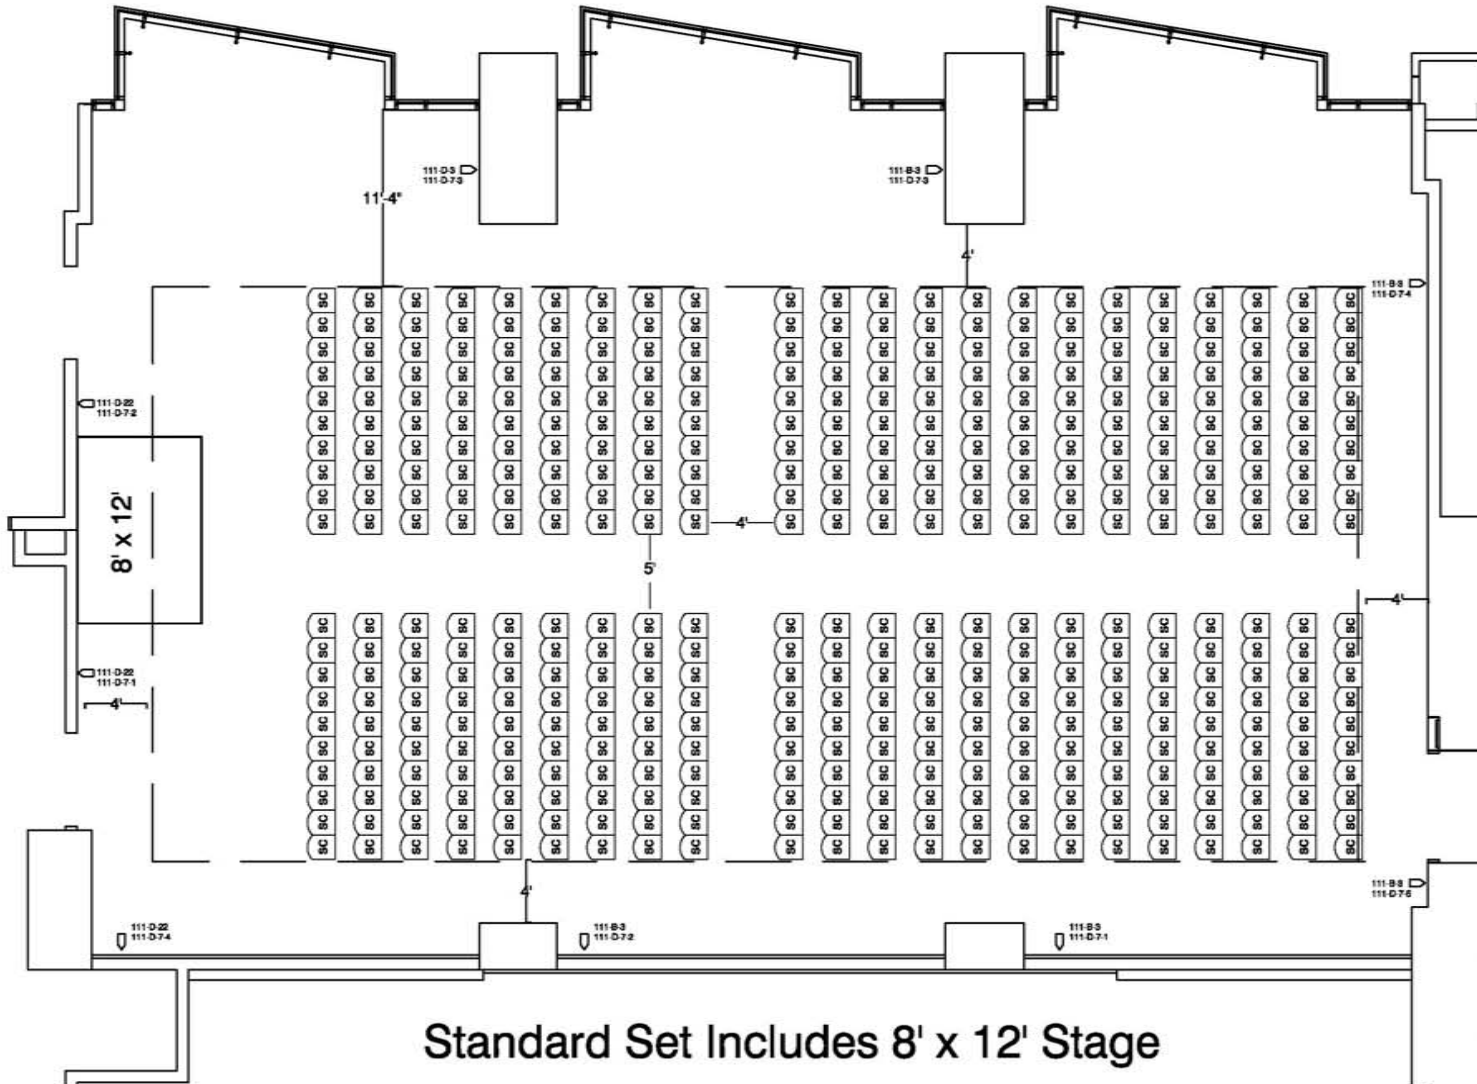

WASHINGTON
CONVENTION CENTER

Meeting Room Layouts

Room 201

OPEN TO BELOW

Meeting Room: 201

LEGEND

	Stacking Chair	
	8' x 30" Table	
	8' x 18" Table	
	6' x 18" Table	
	6' x 30" Table	
	72" BANQUET ROUND TABLE	
	30" COCKTAIL ROUND TABLE	
	6'X8' MEETING ROOM RISER	
	8'X8' MEETING ROOM RISER	
	3'X3' DANCE FLOOR PANELS	
	CONGRESSIONAL LECTERN STANDARD	
	STATESMAN LECTERN (VIP)	
	CONGRESSIONAL LECTERN (ADA)	
	CONGRESSIONAL LECTERN (TABLE-TOP)	
	ADA LIFT	
	ADA RAMP	
	STEP UNIT (2)	
	STEP UNIT (3)	
	STEP UNIT (5)	
	TELEPHONE	
	FIRE EXIT	

Standard Set Includes 8' x 12' Stage

Meeting Room: 201
Theater Capacity: 440

LEGEND

	Stacking Chair	
	8' x 30" Table	
	8' x 18" Table	
	6' x 18" Table	
	6' x 30" Table	
	72" BANQUET ROUND TABLE	
	30" COCKTAIL ROUND TABLE	
	6'X8' MEETING ROOM RISER	
	8'X8' MEETING ROOM RISER	
	3'X3' DANCE FLOOR PANELS	
	CONGRESSIONAL LECTERN STANDARD	
	STATESMAN LECTERN (VIP)	
	CONGRESSIONAL LECTERN (ADA)	
	CONGRESSIONAL LECTERN (TABLE-TOP)	
	ADA LIFT	
	ADA RAMP	
	STEP UNIT (2)	
	STEP UNIT (3)	
	STEP UNIT (5)	
	TELEPHONE	
	FIRE EXIT	

Standard Set Includes 8' x 12' Stage

Meeting Room: 201
Classroom Capacity: 168

LEGEND

	Stacking Chair	
	8' x 30" Table	
	8' x 18" Table	
	6' x 18" Table	
	6' x 30" Table	
	72" BANQUET ROUND TABLE	
	30" COCKTAIL ROUND TABLE	
	6'X8' MEETING ROOM RISER	
	8'X8' MEETING ROOM RISER	
	3'X3' DANCE FLOOR PANELS	
	CONGRESSIONAL LECTERN STANDARD	
	STATESMAN LECTERN (VIP)	
	CONGRESSIONAL LECTERN (ADA)	
	CONGRESSIONAL LECTERN (TABLE-TOP)	
	ADA LIFT	
	ADA RAMP	
	STEP UNIT (2)	
	STEP UNIT (3)	
	STEP UNIT (5)	
	TELEPHONE	
	FIRE EXIT	

Standard Set Includes 8' x 12' Stage