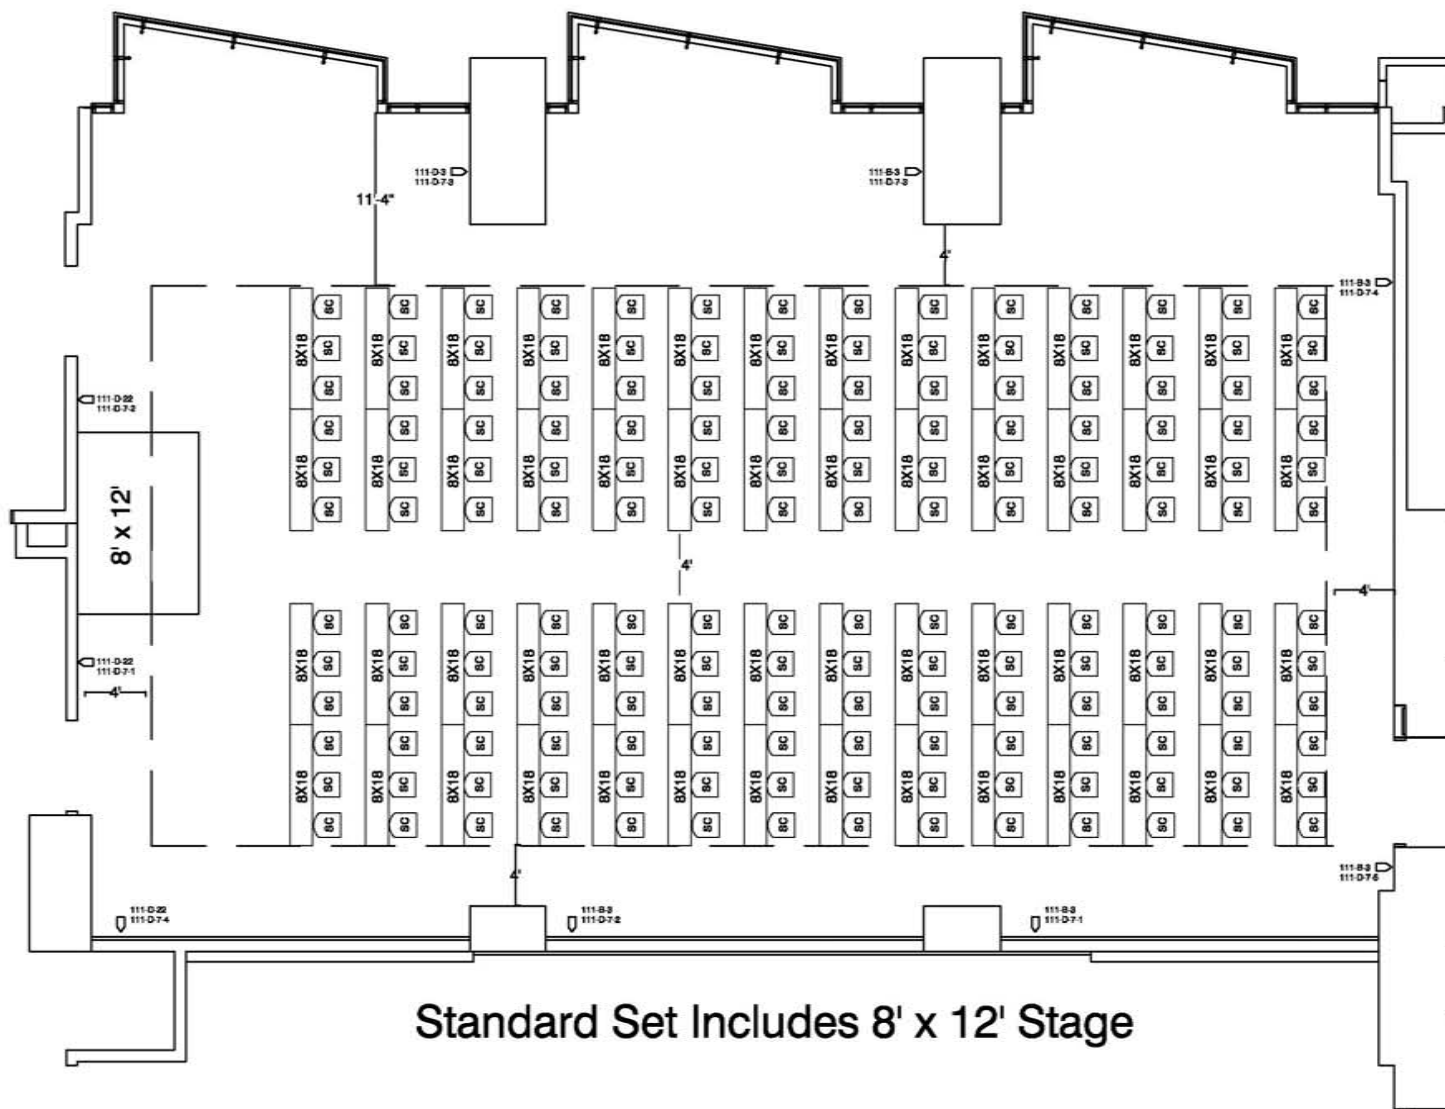

WASHINGTON
CONVENTION CENTER

Meeting Room Layouts

Room 201

OPEN TO BELOW

Meeting Room: 201

LEGEND

	Stacking Chair	
	8' x 30" Table	
	8' x 18" Table	
	6' x 18" Table	
	6' x 30" Table	
	72" BANQUET ROUND TABLE	
	30" COCKTAIL ROUND TABLE	
	6'X8' MEETING ROOM RISER	
	8'X8' MEETING ROOM RISER	
	3'X3' DANCE FLOOR PANELS	
	CONGRESSIONAL LECTERN STANDARD	
	STATESMAN LECTERN (VIP)	
	CONGRESSIONAL LECTERN (ADA)	
	CONGRESSIONAL LECTERN (TABLE-TOP)	
	ADA LIFT	
	ADA RAMP	
	STEP UNIT (2)	
	STEP UNIT (3)	
	STEP UNIT (5)	
	TELEPHONE	
	FIRE EXIT	

Standard Set Includes 8' x 12' Stage

Meeting Room: 201
Theater Capacity: 440

LEGEND

	Stacking Chair	
	8' x 30" Table	
	8' x 18" Table	
	6' x 18" Table	
	6' x 30" Table	
	72" BANQUET ROUND TABLE	
	30" COCKTAIL ROUND TABLE	
	6'X8' MEETING ROOM RISER	
	8'X8' MEETING ROOM RISER	
	3'X3' DANCE FLOOR PANELS	
	CONGRESSIONAL LECTERN STANDARD	
	STATESMAN LECTERN (VIP)	
	CONGRESSIONAL LECTERN (ADA)	
	CONGRESSIONAL LECTERN (TABLE-TOP)	
	ADA LIFT	
	ADA RAMP	
	STEP UNIT (2)	
	STEP UNIT (3)	
	STEP UNIT (5)	
	TELEPHONE	
	FIRE EXIT	

Standard Set Includes 8' x 12' Stage

Meeting Room: 201
Classroom Capacity: 168

LEGEND

	Stacking Chair	
	8' x 30" Table	
	8' x 18" Table	
	6' x 18" Table	
	6' x 30" Table	
	72" BANQUET ROUND TABLE	
	30" COCKTAIL ROUND TABLE	
	6'X8' MEETING ROOM RISER	
	8'X8' MEETING ROOM RISER	
	3'X3' DANCE FLOOR PANELS	
	CONGRESSIONAL LECTERN STANDARD	
	STATESMAN LECTERN (VIP)	
	CONGRESSIONAL LECTERN (ADA)	
	CONGRESSIONAL LECTERN (TABLE-TOP)	
	ADA LIFT	
	ADA RAMP	
	STEP UNIT (2)	
	STEP UNIT (3)	
	STEP UNIT (5)	
	TELEPHONE	
	FIRE EXIT	

Standard Set Includes 8' x 12' Stage