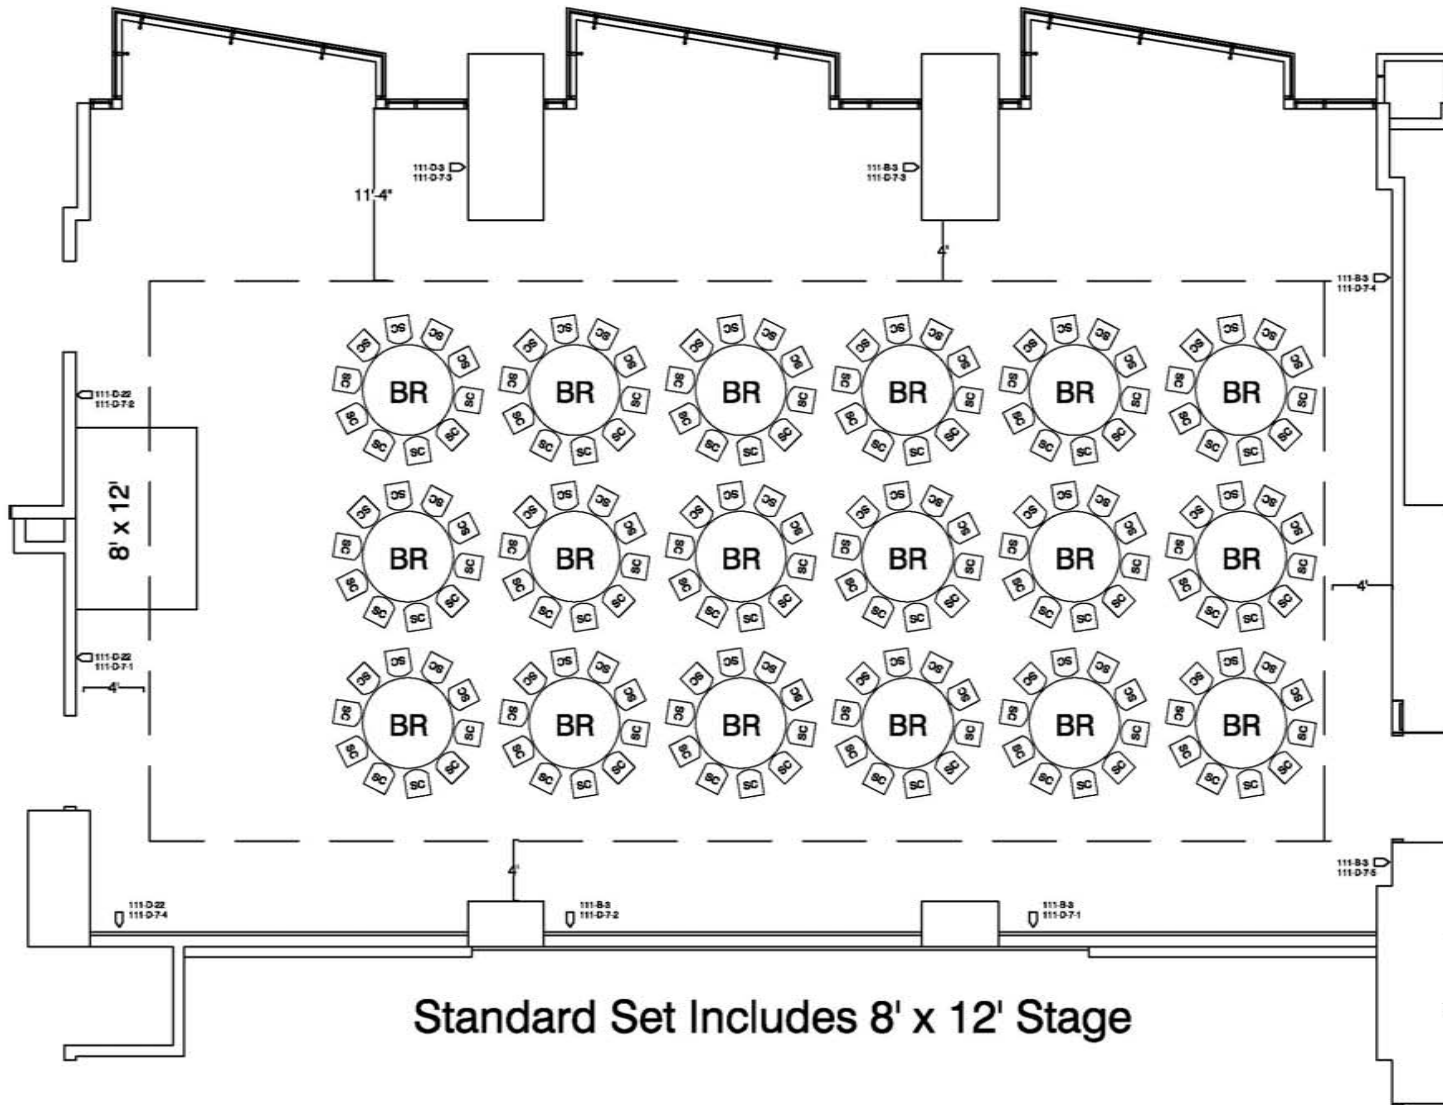

Standard Set Includes 8' x 12' Stage

Meeting Room: 201
Theater Capacity: 440

LEGEND

	Stacking Chair	
	8' x 30" Table	
	8' x 18" Table	
	6' x 18" Table	
	6' x 30" Table	
	72" BANQUET ROUND TABLE	
	30" COCKTAIL ROUND TABLE	
	6'X8' MEETING ROOM RISER	
	8'X8' MEETING ROOM RISER	
	3'X3' DANCE FLOOR PANELS	
	CONGRESSIONAL LECTERN STANDARD	
	STATESMAN LECTERN (VIP)	
	CONGRESSIONAL LECTERN (ADA)	
	CONGRESSIONAL LECTERN (TABLE-TOP)	
	ADA LIFT	
	ADA RAMP	
	STEP UNIT (2)	
	STEP UNIT (3)	
	STEP UNIT (5)	
	TELEPHONE	
	FIRE EXIT	

Standard Set Includes 8' x 12' Stage

Meeting Room: 201
Classroom Capacity: 168

LEGEND

	Stacking Chair	
	8' x 30" Table	
	8' x 18" Table	
	6' x 18" Table	
	6' x 30" Table	
	72" BANQUET ROUND TABLE	
	30" COCKTAIL ROUND TABLE	
	6'X8' MEETING ROOM RISER	
	8'X8' MEETING ROOM RISER	
	3'X3' DANCE FLOOR PANELS	
	CONGRESSIONAL LECTERN STANDARD	
	STATESMAN LECTERN (VIP)	
	CONGRESSIONAL LECTERN (ADA)	
	CONGRESSIONAL LECTERN (TABLE-TOP)	
	ADA LIFT	
	ADA RAMP	
	STEP UNIT (2)	
	STEP UNIT (3)	
	STEP UNIT (5)	
	TELEPHONE	
	FIRE EXIT	

WASHINGTON
CONVENTION CENTER

Meeting Room: 201

Banquet Capacity: 180

LEGEND

	Stacking Chair	
	8' x 30" Table	
	8' x 18" Table	
	6' x 18" Table	
	6' x 30" Table	
	72" BANQUET ROUND TABLE	
	30" COCKTAIL ROUND TABLE	
	6'X8' MEETING ROOM RISER	
	8'X8' MEETING ROOM RISER	
	3'X3' DANCE FLOOR PANELS	
	CONGRESSIONAL LECTERN STANDARD	
	STATESMAN LECTERN (VIP)	
	CONGRESSIONAL LECTERN (ADA)	
	CONGRESSIONAL LECTERN (TABLE-TOP)	
	ADA LIFT	
	ADA RAMP	
	STEP UNIT (2)	
	STEP UNIT (3)	
	STEP UNIT (5)	
	TELEPHONE	
	FIRE EXIT	

Standard Set Includes 8' x 12' Stage