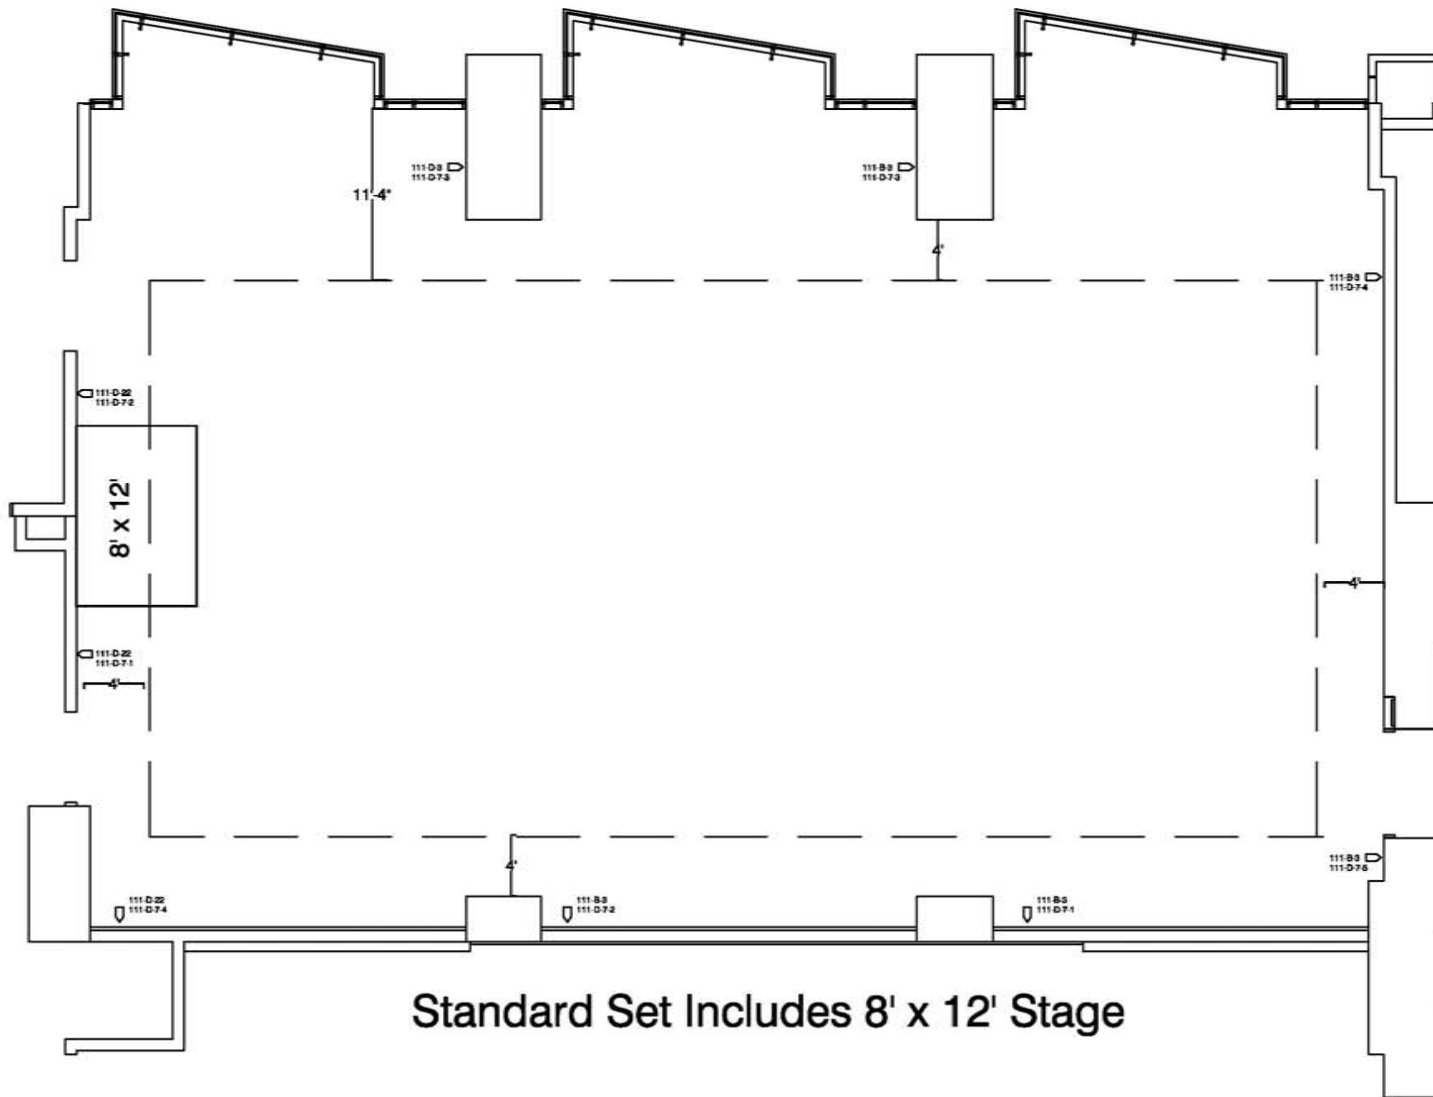

WASHINGTON
CONVENTION CENTER

Meeting Room Layouts

Room 201

OPEN TO BELOW

Meeting Room: 201

LEGEND

	Stacking Chair	
	8' x 30" Table	
	8' x 18" Table	
	6' x 18" Table	
	6' x 30" Table	
	72" BANQUET ROUND TABLE	
	30" COCKTAIL ROUND TABLE	
	6'X8' MEETING ROOM RISER	
	8'X8' MEETING ROOM RISER	
	3'X3' DANCE FLOOR PANELS	
	CONGRESSIONAL LECTERN STANDARD	
	STATESMAN LECTERN (VIP)	
	CONGRESSIONAL LECTERN (ADA)	
	CONGRESSIONAL LECTERN (TABLE-TOP)	
	ADA LIFT	
	ADA RAMP	
	STEP UNIT (2)	
	STEP UNIT (3)	
	STEP UNIT (5)	
	TELEPHONE	
	FIRE EXIT	

Standard Set Includes 8' x 12' Stage

Meeting Room: 201
Theater Capacity: 440

LEGEND

	Stacking Chair	
	8' x 30" Table	
	8' x 18" Table	
	6' x 18" Table	
	6' x 30" Table	
	72" BANQUET ROUND TABLE	
	30" COCKTAIL ROUND TABLE	
	6'X8' MEETING ROOM RISER	
	8'X8' MEETING ROOM RISER	
	3'X3' DANCE FLOOR PANELS	
	CONGRESSIONAL LECTERN STANDARD	
	STATESMAN LECTERN (VIP)	
	CONGRESSIONAL LECTERN (ADA)	
	CONGRESSIONAL LECTERN (TABLE-TOP)	
	ADA LIFT	
	ADA RAMP	
	STEP UNIT (2)	
	STEP UNIT (3)	
	STEP UNIT (5)	
	TELEPHONE	
	FIRE EXIT	

Standard Set Includes 8' x 12' Stage

Meeting Room: 201
Classroom Capacity: 168

LEGEND

	Stacking Chair	
	8' x 30" Table	
	8' x 18" Table	
	6' x 18" Table	
	6' x 30" Table	
	72" BANQUET ROUND TABLE	
	30" COCKTAIL ROUND TABLE	
	6'X8' MEETING ROOM RISER	
	8'X8' MEETING ROOM RISER	
	3'X3' DANCE FLOOR PANELS	
	CONGRESSIONAL LECTERN STANDARD	
	STATESMAN LECTERN (VIP)	
	CONGRESSIONAL LECTERN (ADA)	
	CONGRESSIONAL LECTERN (TABLE-TOP)	
	ADA LIFT	
	ADA RAMP	
	STEP UNIT (2)	
	STEP UNIT (3)	
	STEP UNIT (5)	
	TELEPHONE	
	FIRE EXIT	

Standard Set Includes 8' x 12' Stage