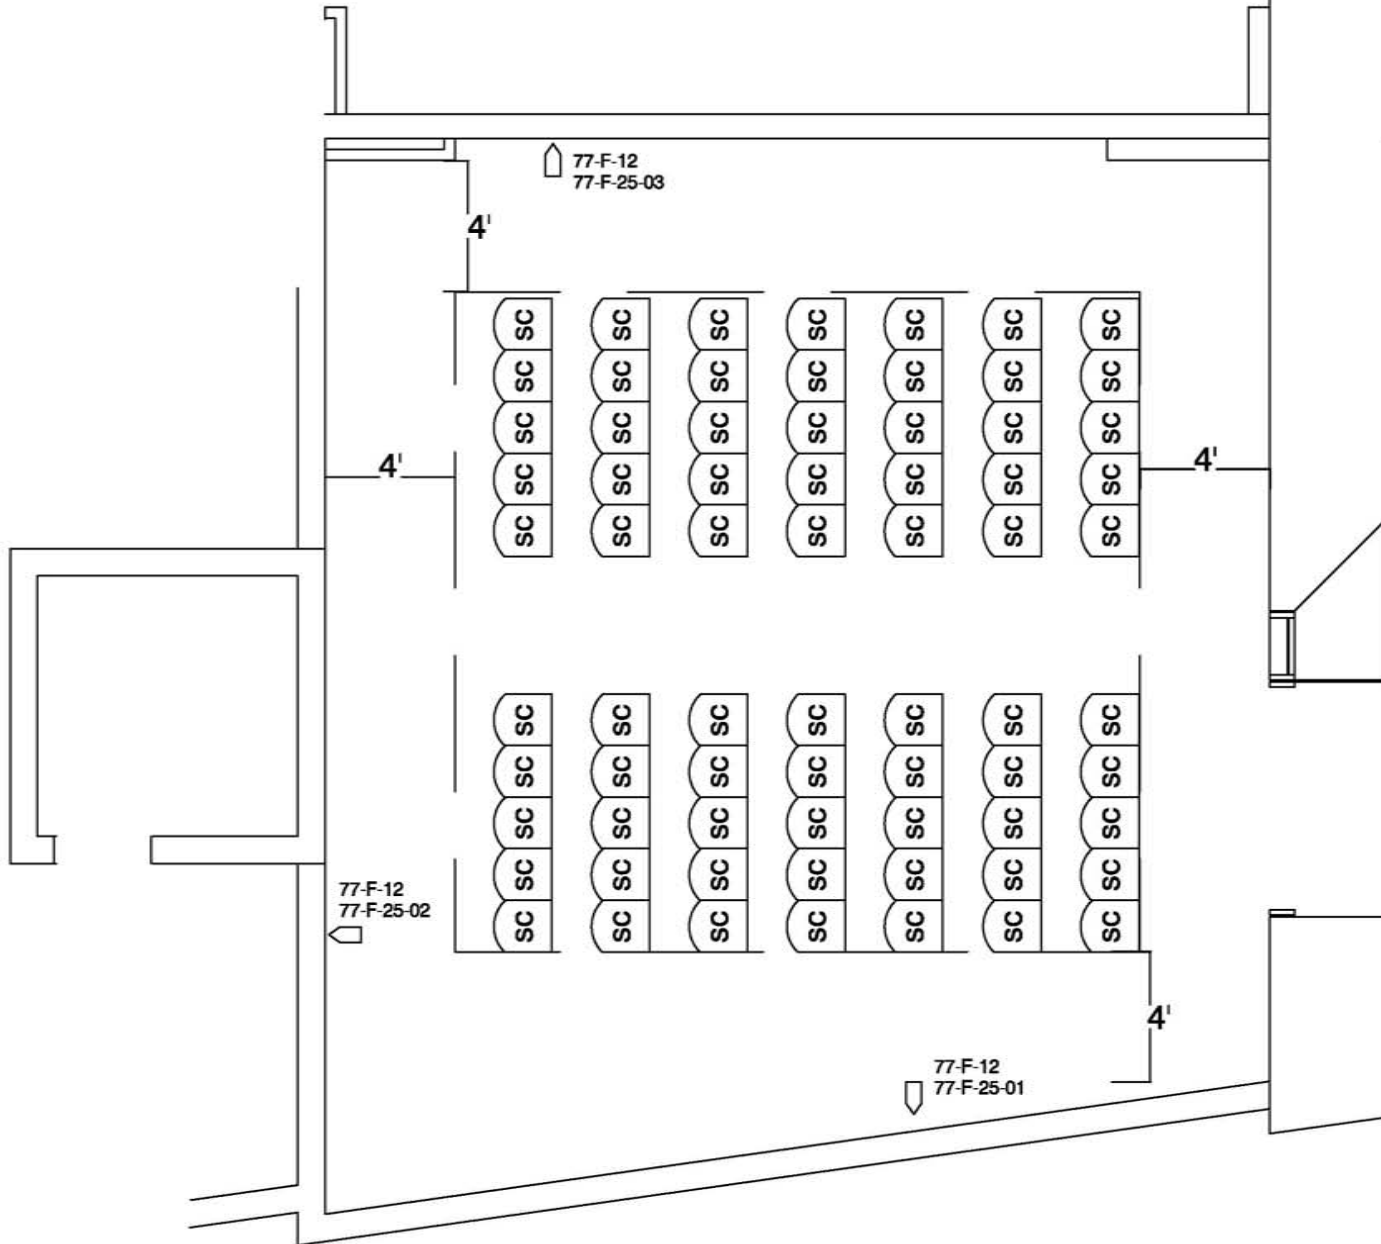

Standard Set Does Not Include A Stage Platform

WASHINGTON
CONVENTION CENTER

Meeting Room: 141

Theater Capacity: 70

LEGEND

	Stacking Chair	
	8' x 30" Table	
	8' x 18" Table	
	6' x 18" Table	
	6' x 30" Table	
	72" BANQUET ROUND TABLE	
	30" COCKTAIL ROUND TABLE	
	6'X8' MEETING ROOM RISER	
	8'X8' MEETING ROOM RISER	
	3'X3' DANCE FLOOR PANELS	
	CONGRESSIONAL LECTERN STANDARD	
	STATESMAN LECTERN (VIP)	
	CONGRESSIONAL LECTERN (ADA)	
	CONGRESSIONAL LECTERN (TABLE-TOP)	
	ADA LIFT	
	ADA RAMP	
	STEP UNIT (2)	
	STEP UNIT (3)	
	STEP UNIT (5)	
	TELEPHONE	
	FIRE EXIT