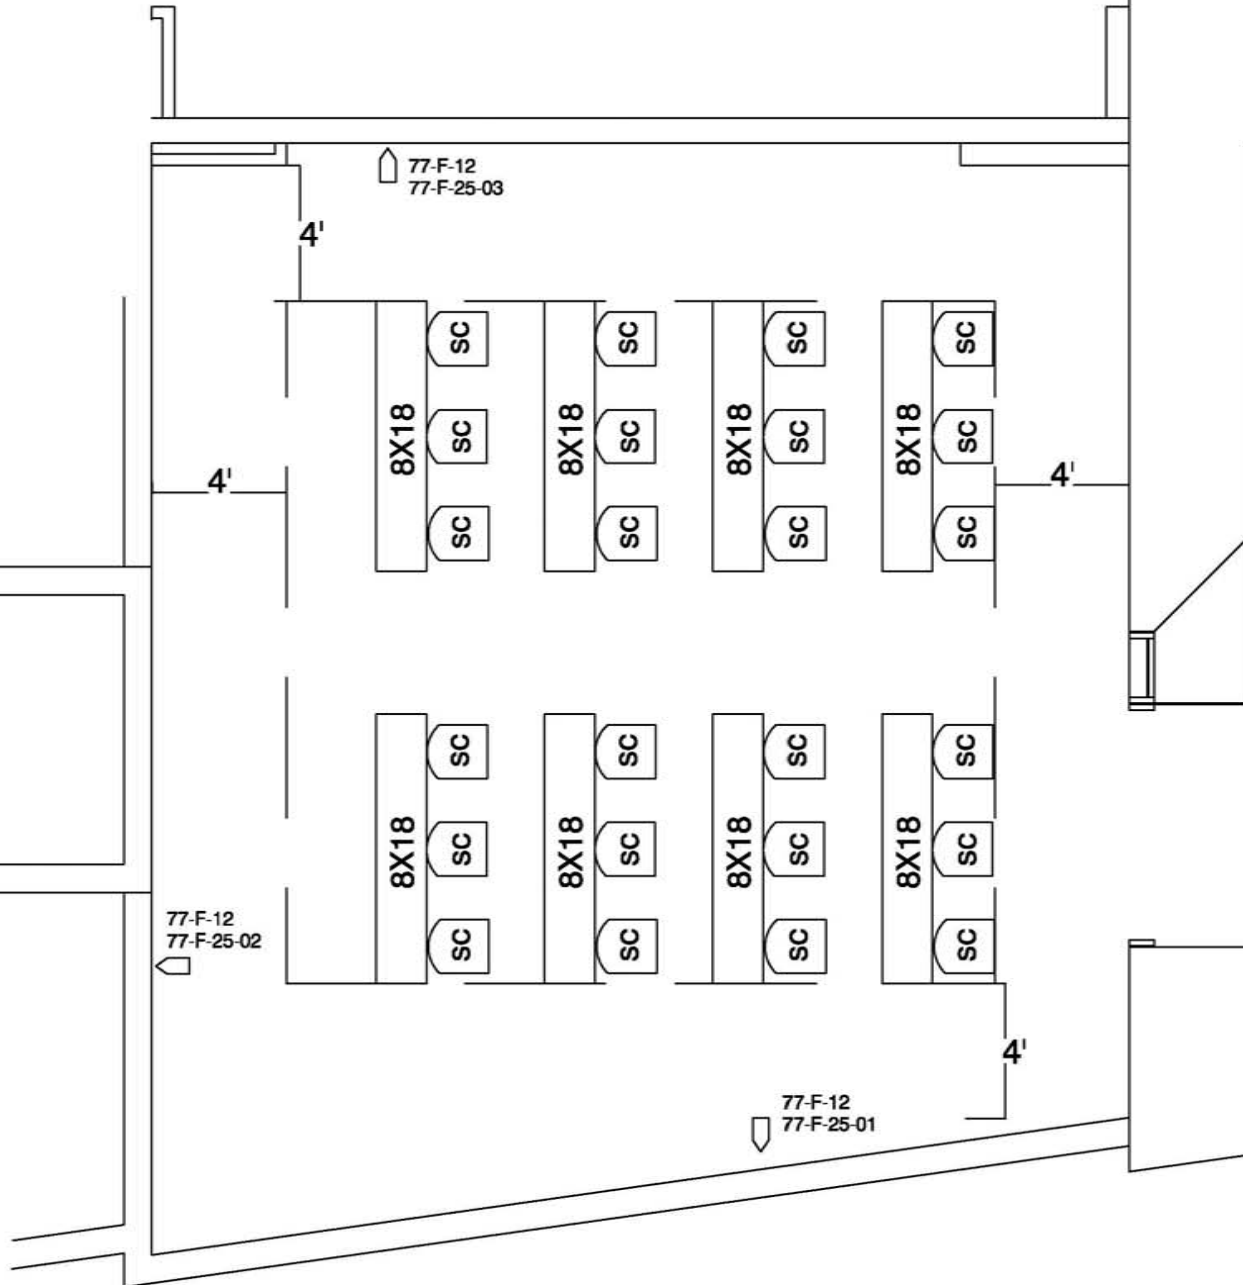

Standard Set Does Not Include A Stage Platform

WASHINGTON CONVENTION CENTER

Meeting Room: 141
Classroom Capacity: 24

LEGEND

	Stacking Chair	
	8' x 30" Table	
	8' x 18" Table	
	6' x 18" Table	
	6' x 30" Table	
	72" BANQUET ROUND TABLE	
	30" COCKTAIL ROUND TABLE	
	6'X8' MEETING ROOM RISER	
	8'X8' MEETING ROOM RISER	
	3'X3' DANCE FLOOR PANELS	
	CONGRESSIONAL LECTERN STANDARD	
	STATESMAN LECTERN (VIP)	
	CONGRESSIONAL LECTERN (ADA)	
	CONGRESSIONAL LECTERN (TABLE-TOP)	
	ADA LIFT	
	ADA RAMP	
	STEP UNIT (2)	
	STEP UNIT (3)	
	STEP UNIT (5)	
	TELEPHONE	
	FIRE EXIT