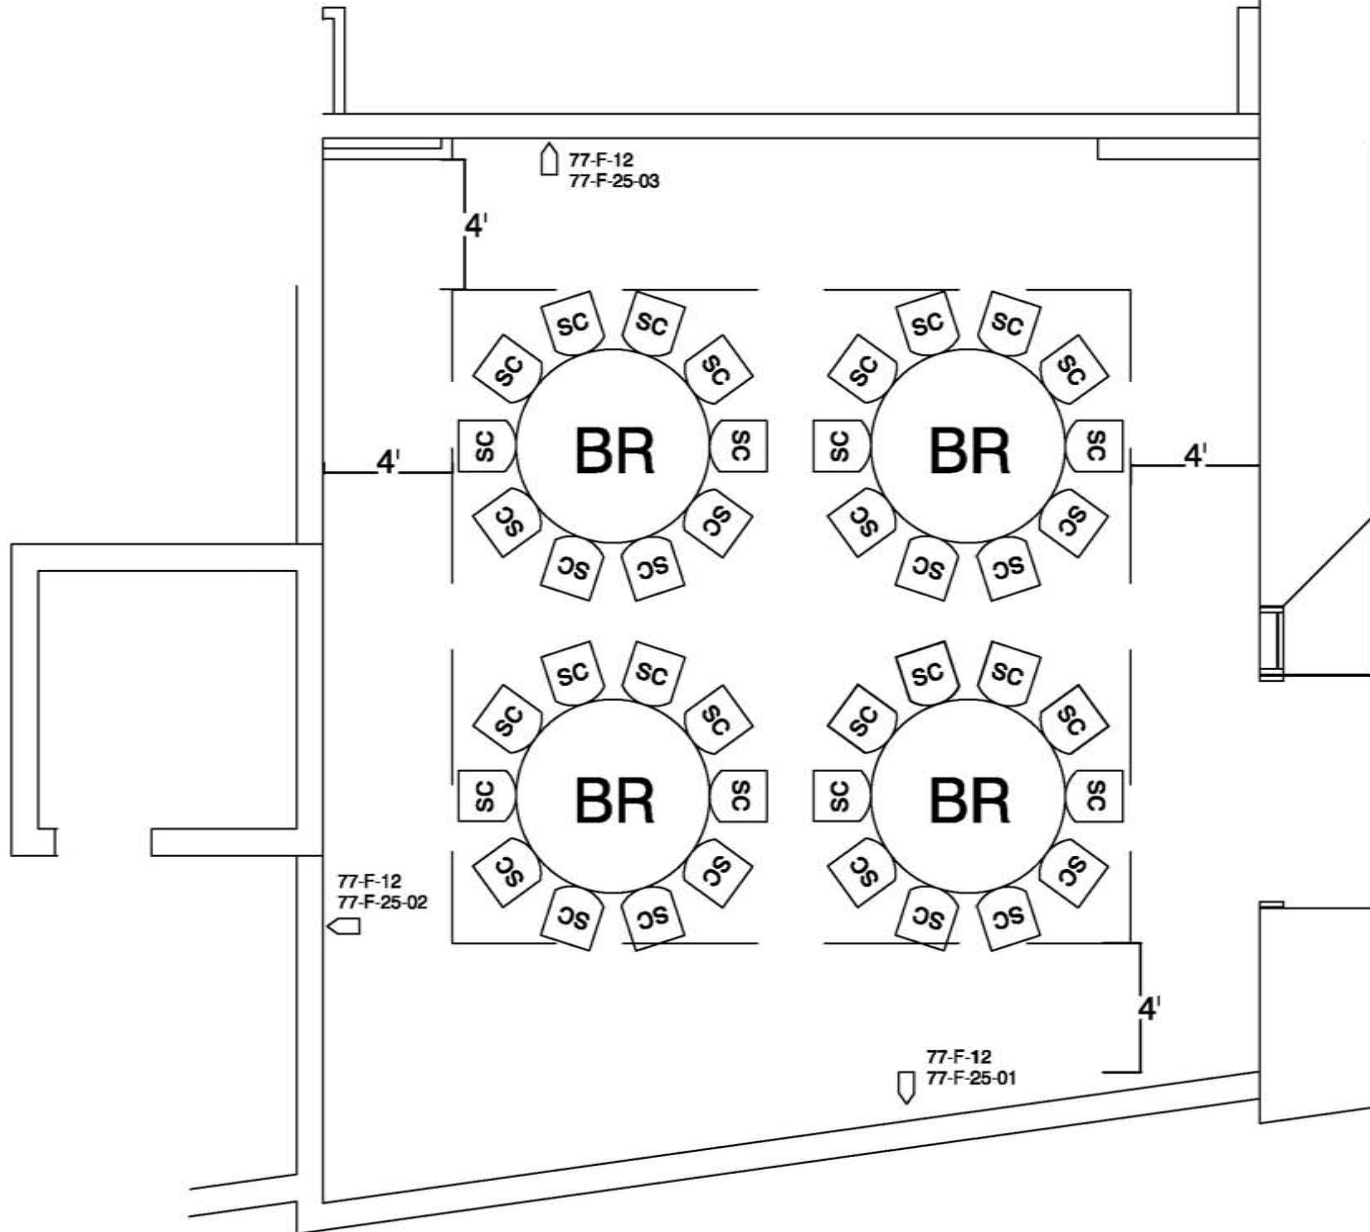

WASHINGTON
CONVENTION CENTER

Meeting Room: 141

Banquet Capacity: 40

Standard Set Does Not Include A Stage Platform

LEGEND

	Stacking Chair	
	8' x 30" Table	
	8' x 18" Table	
	6' x 18" Table	
	6' x 30" Table	
	72" BANQUET ROUND TABLE	
	30" COCKTAIL ROUND TABLE	
	6'X8' MEETING ROOM RISER	
	8'X8' MEETING ROOM RISER	
	3'X3' DANCE FLOOR PANELS	
	CONGRESSIONAL LECTERN STANDARD	
	STATESMAN LECTERN (VIP)	
	CONGRESSIONAL LECTERN (ADA)	
	CONGRESSIONAL LECTERN (TABLE-TOP)	
	ADA LIFT	
	ADA RAMP	
	STEP UNIT (2)	
	STEP UNIT (3)	
	STEP UNIT (5)	
	TELEPHONE	
	FIRE EXIT