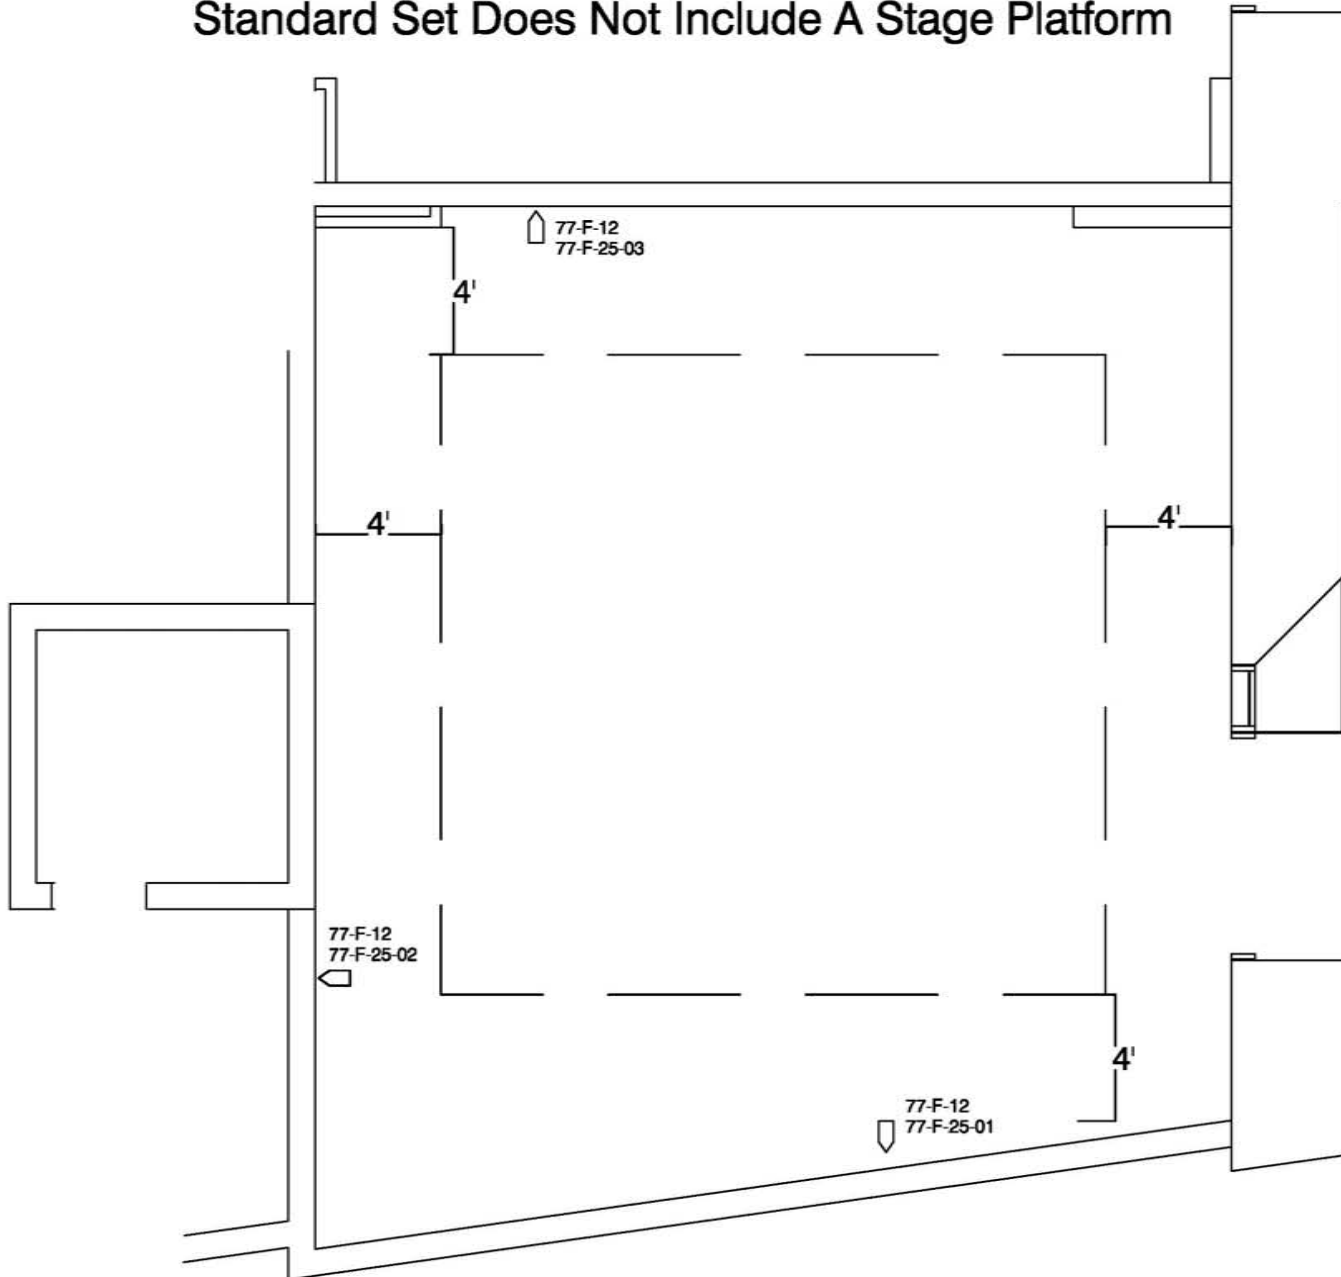

# Meeting Room Layouts

## Room 141

WASHINGTON  
CONVENTION CENTER

Meeting Room: 141

### Standard Set Does Not Include A Stage Platform

## LEGEND

	Stacking Chair	
	8' x 30" Table	
	8' x 18" Table	
	6' x 18" Table	
	6' x 30" Table	
	72" BANQUET ROUND TABLE	
	30" COCKTAIL ROUND TABLE	
	6'X8' MEETING ROOM RISER	
	8'X8' MEETING ROOM RISER	
	3'X3' DANCE FLOOR PANELS	
	CONGRESSIONAL LECTERN STANDARD	
	STATESMAN LECTERN (VIP)	
	CONGRESSIONAL LECTERN (ADA)	
	CONGRESSIONAL LECTERN (TABLE-TOP)	
	ADA LIFT	
	ADA RAMP	
	STEP UNIT (2)	
	STEP UNIT (3)	
	STEP UNIT (5)	
	TELEPHONE	
	FIRE EXIT	