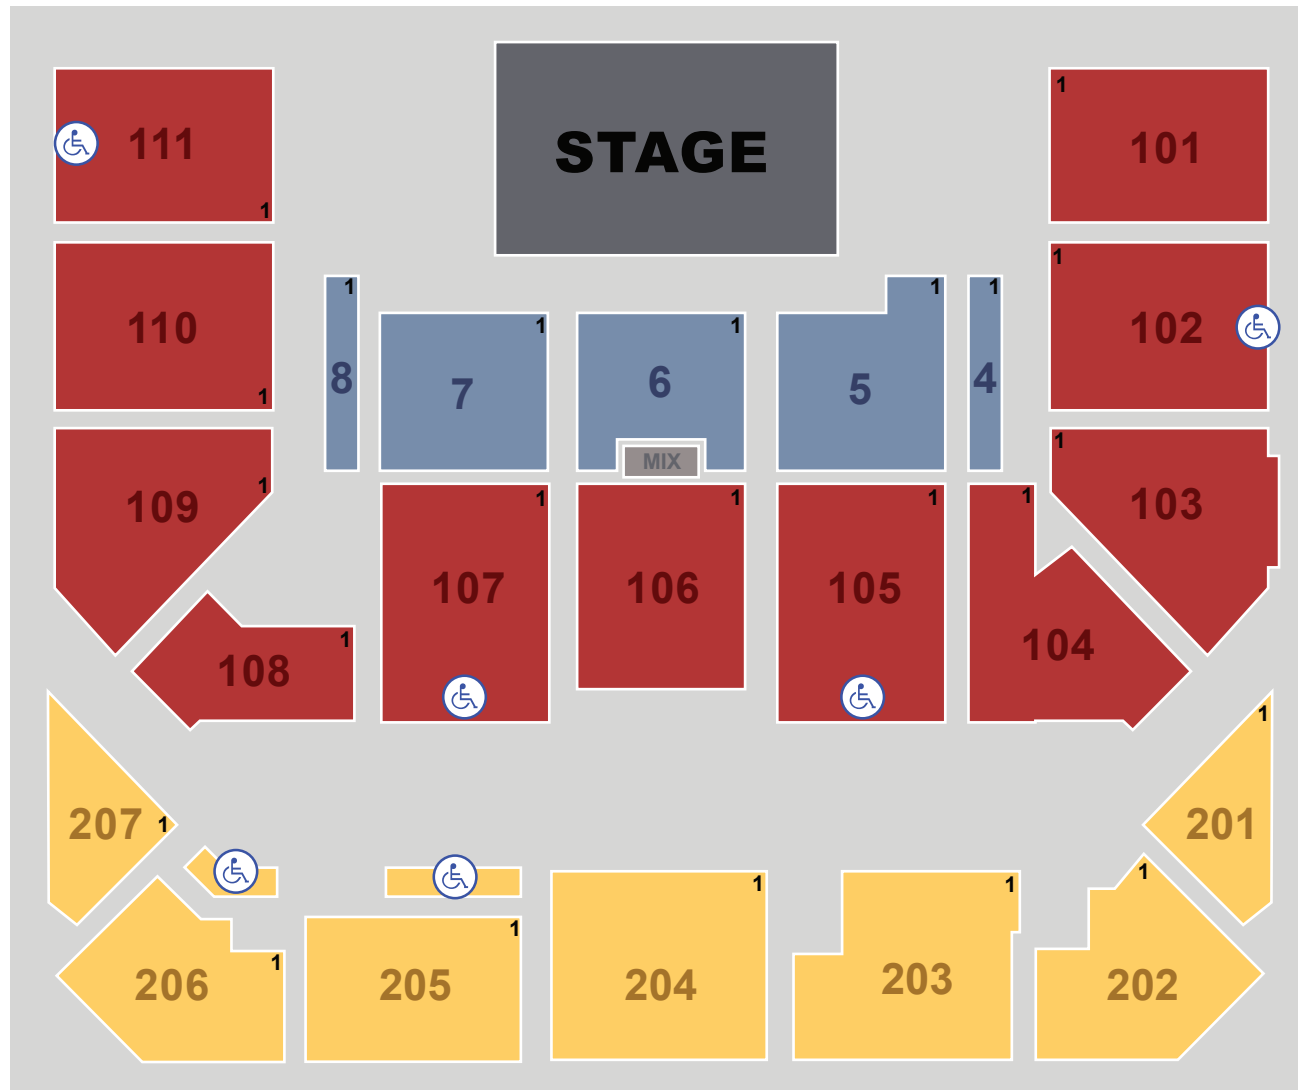

WASHINGTON, DC

CONCERT WITH RESERVED FLOOR

-  - FLOOR
-  - LEVEL 100
-  - LEVEL 200
-  - ACCESSIBLE

Entertainment and Sports Arena

WASHINGTON, DC

ESPORTS

-  - FLOOR
-  - LEVEL 100
-  - LEVEL 200
-  - ACCESSIBLE