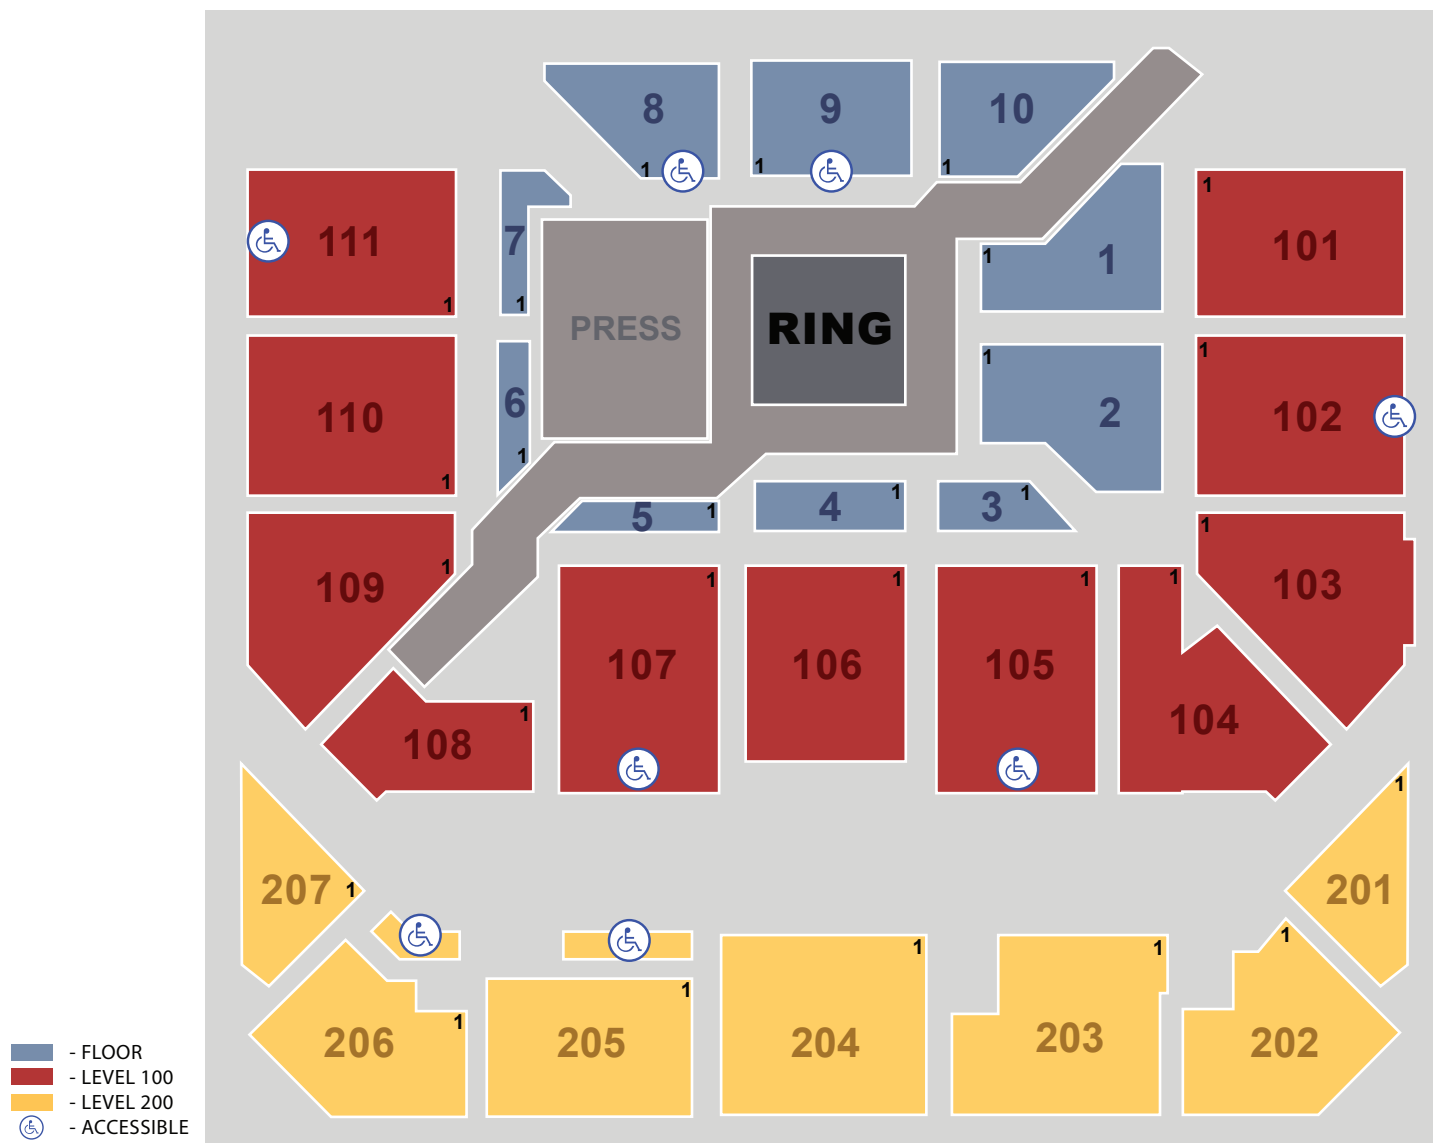

Entertainment and Sports Arena

WASHINGTON, DC

BASKETBALL

- FLOOR
- LEVEL 100
- LEVEL 200
- ACCESSIBLE

Entertainment and Sports Arena

Washington, DC

Boxing

Entertainment and Sports Arena

WASHINGTON, DC

CONCERT WITH RESERVED FLOOR

-  - FLOOR
-  - LEVEL 100
-  - LEVEL 200
-  - ACCESSIBLE

Entertainment and Sports Arena

WASHINGTON, DC

ESPORTS

-  - FLOOR
-  - LEVEL 100
-  - LEVEL 200
-  - ACCESSIBLE