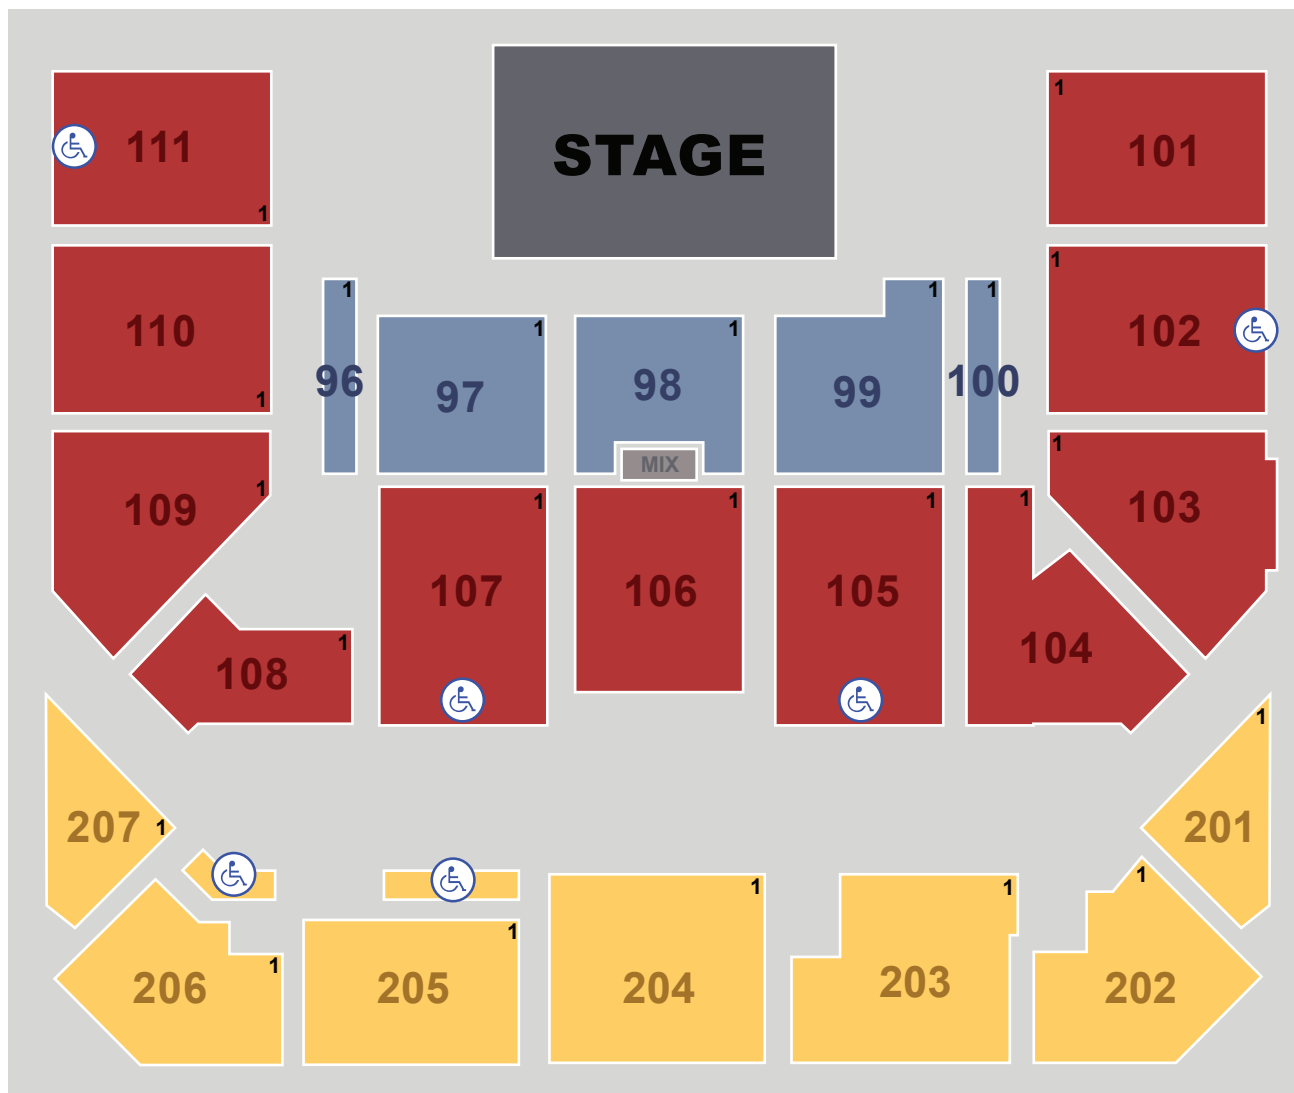

Entertainment and Sports Arena

WASHINGTON, DC

BASKETBALL

- FLOOR
- LEVEL 100
- LEVEL 200
- ACCESSIBLE

Entertainment and Sports Arena

Washington, DC

Boxing

Entertainment and Sports Arena

WASHINGTON, DC

CONCERT WITH RESERVED FLOOR

-  - FLOOR
-  - LEVEL 100
-  - LEVEL 200
-  - ACCESSIBLE

Entertainment and Sports Arena

WASHINGTON, DC

ESPORTS

-  - FLOOR
-  - LEVEL 100
-  - LEVEL 200
-  - ACCESSIBLE